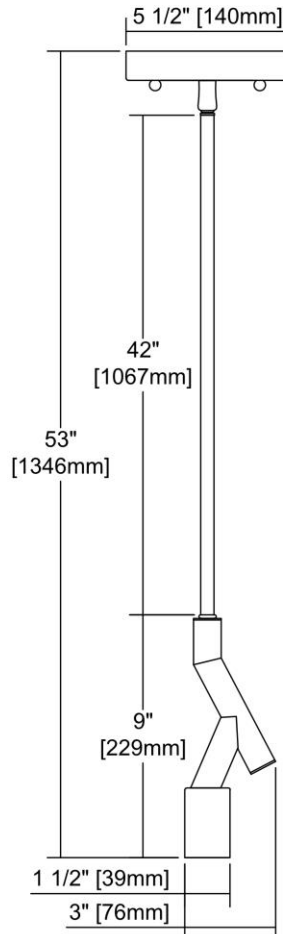


	ITEM #:	11847/1
	UPC	748119125176
	Description	Freeform 1-Light Mini Pendant in Dark Graphite
	Finish	Dark Graphite
	Materials	Metal
	Brand	ELK Lighting
	Collection	Freeform
	Category	Indoor Lighting
	Type	Mini Pendant

ITEM DIMENSIONS				RATINGS & SPECIFICATIONS				
Width	6 inches			Safety Rating	N/A		Certification	N/A
Depth	6 inches			ADA Compliant	N/A		Voltage	N/A
Height	9 inches			BULBS / SOCKETS				
Weight	2 pounds			Quantity	1	Wattage	60 watts	
ADDITIONAL DIMENSIONS				Included	No		Type	A19 (E26 Medium Base)
Backplate / Canopy	6x6			Other	N/A			
HCWO	N/A			CHAIN / CORD INFORMATION				
Min. Extension	N/A			Chain	N/A		Cord	N/A
Max. Extension	N/A			SHADE / GLASS DETAILS				
OVERALL HEIGHT				Shade/Glass Description	No Shade/Glass			
Min.	N/A		Max.	N/A				
EXTENSION ROD(S)				Width	N/A		Height	N/A
Rods: 1-6, 3-12				Width at Top	N/A		Width at Bottom	N/A