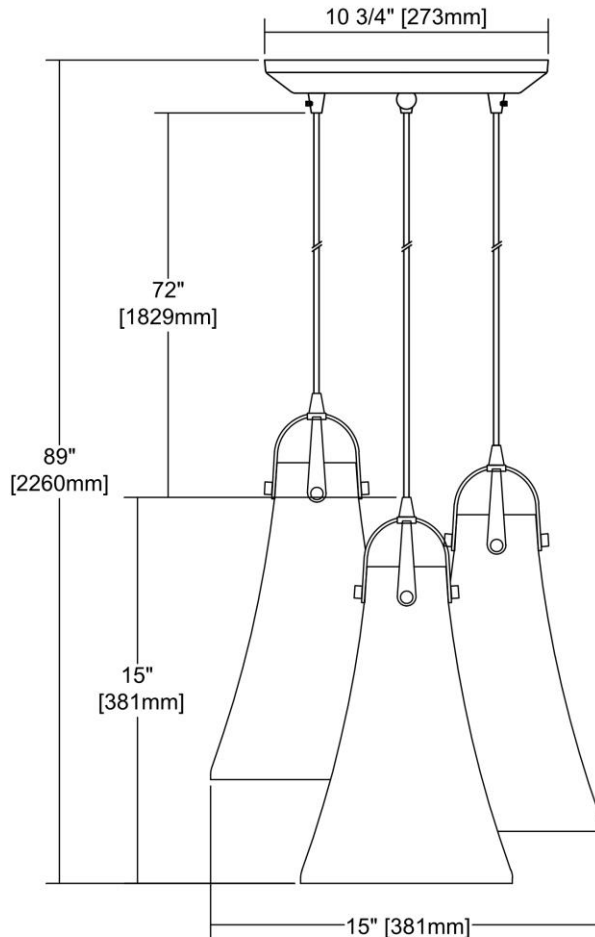

ITEM #:	10555/3
UPC	748119124674
Description	Hand Formed Glass 3-Light Triangular Pendant Fixture in Oiled Bronze with Clear Hand-formed Glass
Finish	Oil Rubbed Bronze
Materials	Glass, Metal
Brand	ELK Lighting
Collection	Hand Formed Glass
Category	Indoor Lighting
Type	Mini Pendant

ITEM DIMENSIONS				RATINGS & SPECIFICATIONS				
Width	12 inches			Safety Rating	N/A		Certification	N/A
Depth	12 inches			ADA Compliant	N/A		Voltage	N/A
Height	15 inches			BULBS / SOCKETS				
Weight	13 pounds			Quantity	3	Wattage	60 watts	
ADDITIONAL DIMENSIONS				Included	No	Type	A19 (E26 Medium Base)	
Backplate / Canopy	10x10			Other	N/A			
HCWO	N/A			CHAIN / CORD INFORMATION				
Min. Extension	N/A			Chain	N/A		Cord	N/A
Max. Extension	N/A			SHADE / GLASS DETAILS				
OVERALL HEIGHT				Shade/Glass Description	Clear Hand-formed Glass			
Min.	N/A	Max.	N/A					
EXTENSION ROD(S)				Width	N/A		Height	N/A
N/A				Width at Top	N/A		Width at Bottom	N/A