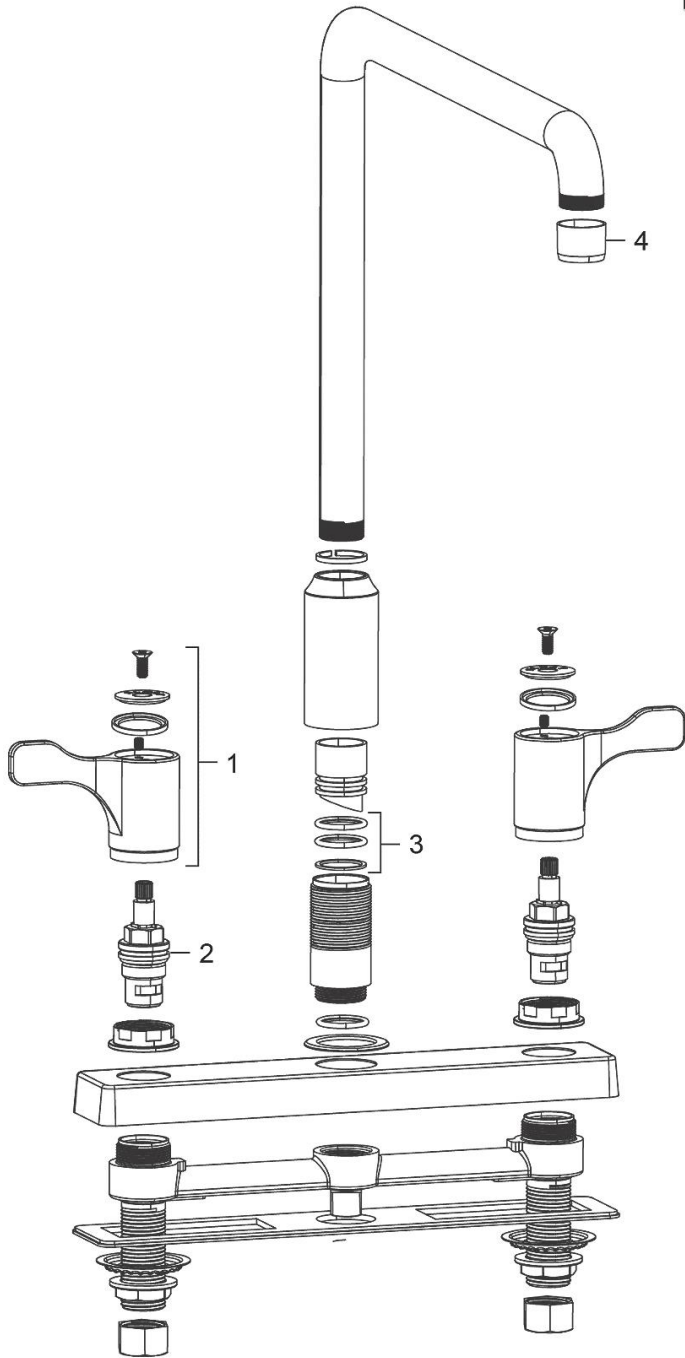

PRODUCT SPECIFICATIONS

Elkay 8" Centerset Exposed Deck Mount Faucet with Arc Spout and 2-5/8" Lever Handles Chrome. Faucet has a flow rate of 1.5 GPM, and is made of Chrome-plated Brass material, with a Quarter Turn Ceramic Disc valve. Faucet requires 3 faucet holes.

Mounting Type:	Deck Mount
Special Features:	Low Flow
Finish:	Chrome (CR)
Handle Type:	2.6" Lever Handle
Deck Clearance:	10"
Spout Reach:	8"
Spout Height:	12-1/8"
Hole Drillings:	3
Material:	Chrome-plated Brass
Valve Type:	Quarter Turn Ceramic Disc
Valve Connection:	1/2"-14 NPSM
Flow Rate:	1.5 GPM
Faucet Hole Size (min):	1-1/4"
Faucet Hole Spread:	4
Countertop Thickness:	1-1/8"
Spout Swing Rotation:	360°
Spout Type:	Arc Tube

Product Compliance: ADA & ICC A117.1
ASME A112.18.1/CSA B125.1
NSF 61
NSF 372 (lead free)

Complies with ADA & ICC A117.1 accessibility requirements when installed according to the requirements outlined in these standards.

ITEM	PART #	DESCRIPTION
1	0000000680	2.6" Blade Handle
2	0000000682	Cartridges
3	0000000686	360° Swing Spout Repair Kit
4	0000000688	Aerator

In keeping with our policy of continuing product improvement, Elkay reserves the right to change product specifications without notice. Please visit elkay.com for the most current version of Elkay product specification sheets. This specification describes an Elkay product with design, quality, and functional benefits to the user. When making a comparison of other producers' offerings, be certain these features are not overlooked.