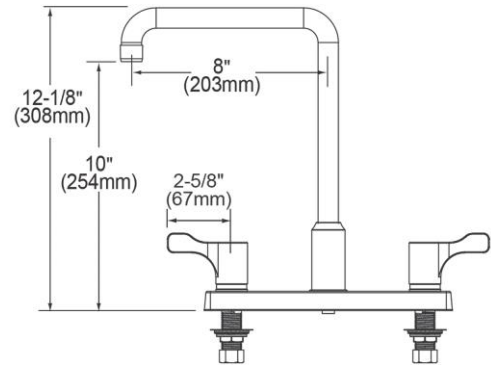

PART: _____ QTY: _____
PROJECT: _____
CONTACT: _____
DATE: _____
NOTES: _____
APPROVAL: _____

In keeping with our policy of continuing product improvement, Elkay reserves the right to change product specifications without notice. Please visit elkay.com for the most current version of Elkay product specification sheets. This specification describes an Elkay product with design, quality, and functional benefits to the user. When making a comparison of other producers' offerings, be certain these features are not overlooked.