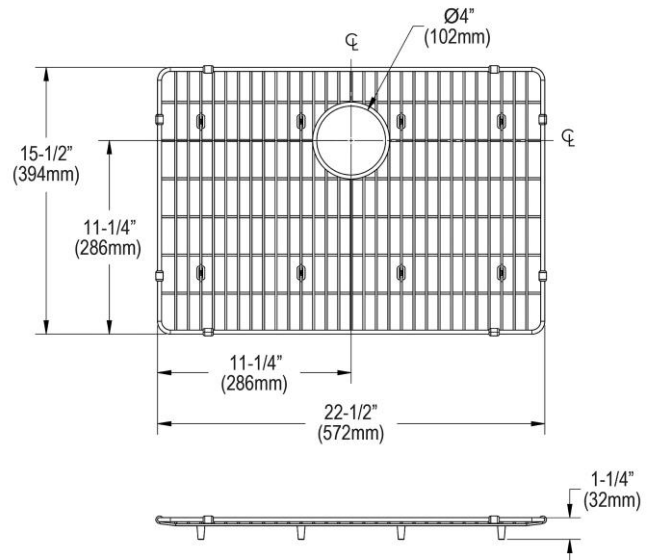

A Century of Tradition and Quality.

For more than 100 years, Elkay has been making innovative products and providing exceptional customer care. We take pride in offering plumbing products that make life easier, inspire change and leave the world a better place.

[Clean and Care Manual (PDF)](#)

[Clean and Care Manual (PDF)](#)

[Warranty (PDF)](#)