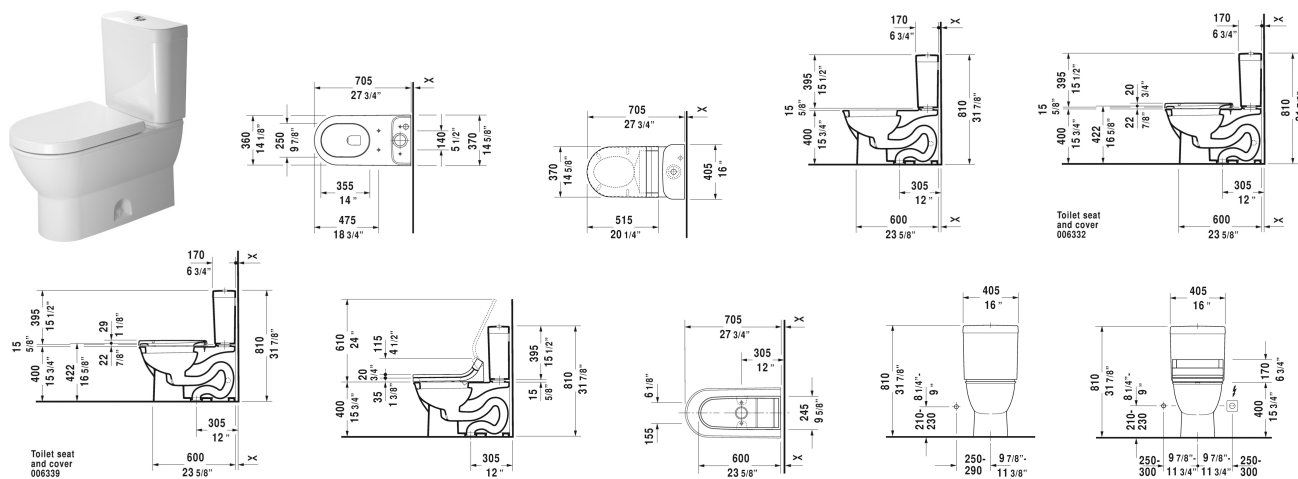

Darling New Two-Piece toilet # 212601..00 / 212601..001

< 14 5/8" Inch >

Two-Piece toilet	Dimension	Weight	Order number
(without tank), US-version toilet, suitable for SensoWash Starck, syphonic, 12" rough-in, vertical outlet, cUPC listed, 1.28 gpf			
Colors			
00 White 20 HygieneGlaze (an antibacterial ceramic glaze that provides almost indefinite effectiveness)			
Variant			
•	14 5/8" x 27 1/2" Inch	78.3 lb	212601..00
•	14 5/8" x 27 1/2" Inch	78.3 lb	212601..001
Mounting set for One-piece and Two-piece toilets, 1/2", US-version		1.1 lb	001417
Suitable products			
SensoWash Starck shower-toilet seat remote control included, power actuated lid and seat, rear-, front and oscillating wash, individual adjustment of water-, air- and seat surface temperature as well as nozzle position and jet strength, self-cleaning wand, 2 individually programmable user profiles, night light, Quick release: easy seat unit removal and attachment, on / off-button, cIAPMO®ELECTRICAL, 14 5/8" x 20 1/4" Inch	14 5/8" x 20 1/4" Inch		610000
Toilet seat and cover elongated, hinges stainless steel, without slow close,			006332
Toilet seat and cover elongated, hinges stainless steel, removable, with slow close,			006339
Tank with Single Flush piston valve, top flush, bottom left supply, cUPC listed, 1.28 gpf, 16" x 6 7/8" Inch	16" x 6 7/8" Inch		093120

Darling New Two-Piece toilet # 212601..00 / 212601..001

|< 14 5/8" Inch >|

All drawings contain the necessary measurements which are subject to standard tolerances. They are stated in inch & mm and are non-binding. Exact measurements, in particular for customized installation scenarios, can only be taken from the finished ceramic piece.