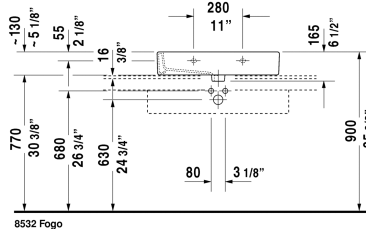

Vero Washbasin ground # 045470..25 / 045470..27 / 045470..28

< 27 1/2" Inch >

8532 Fogo

Washbasin ground	Dimension	Weight	Order number
with tap platform, hardware included, wall-mounted, cUPC listed, 27 1/2" Inch			
Colors			
00 White 08 Black			
Variant			
●●● with overflow	27 1/2" x 18 1/2" Inch	46.1 lb	045470..25
● with overflow	27 1/2" x 18 1/2" Inch	46.1 lb	045470..27
☒ with overflow	27 1/2" x 18 1/2" Inch	46.1 lb	045470..28
Infobox			
Washbasin is not ADA compliant in combination with pedestal, siphon cover or metal console			
Sanitary ceramics with the special WonderGliss surface finish will remain clean and attractive-looking for a long time to come. When ordering WonderGliss please add a "1" as eleventh digit to the model number.			
Design Siphon		3.3 lb	005036
Pop-up basin waste with horizontal lever**	2" Inch	1.1 lb	005031
Suitable products			
Vanity unit wall-mounted 1 pull-out compartment, countertop including one cut-out, for 1 above-counter basin central, 39 3/8" x 21 5/8" Inch	39 3/8" x 21 5/8" Inch		KT6695