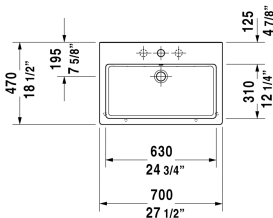

Vero Washbasin ground # 045470..25 / 045470..27 / 045470..28

< 27 1/2" Inch >

8532 Fogo

Washbasin ground	Dimension	Weight	Order number
with tap platform, hardware included, wall-mounted, cUPC listed, 27 1/2" Inch			
Colors			
00 White 08 Black			
Variant			
●●● with overflow	27 1/2" x 18 1/2" Inch	46.1 lb	045470..25
● with overflow	27 1/2" x 18 1/2" Inch	46.1 lb	045470..27
☒ with overflow	27 1/2" x 18 1/2" Inch	46.1 lb	045470..28
Infobox			
Washbasin is not ADA compliant in combination with pedestal, siphon cover or metal console			
Sanitary ceramics with the special WonderGliss surface finish will remain clean and attractive-looking for a long time to come. When ordering WonderGliss please add a "1" as eleventh digit to the model number.			
Design Siphon		3.3 lb	005036
Pop-up basin waste with horizontal lever**	2" Inch	1.1 lb	005031
Suitable products			
Vanity unit wall-mounted 1 pull-out compartment, countertop including one cut-out, for 1 above-counter basin central, 39 3/8" x 21 5/8" Inch	39 3/8" x 21 5/8" Inch		KT6695