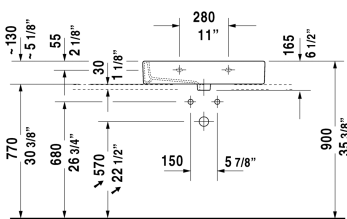

Vero Washbasin ground # 045470..25 / 045470..27 / 045470..28

< 27 1/2" Inch >

8532 Fogo

Washbasin ground	Dimension	Weight	Order number
with tap platform, hardware included, wall-mounted, cUPC listed, 27 1/2" Inch			
Colors			
00 White 08 Black			
Variant			
●●● with overflow	27 1/2" x 18 1/2" Inch	46.1 lb	045470..25
● with overflow	27 1/2" x 18 1/2" Inch	46.1 lb	045470..27
☒ with overflow	27 1/2" x 18 1/2" Inch	46.1 lb	045470..28
Infobox			
Washbasin is not ADA compliant in combination with pedestal, siphon cover or metal console			
Sanitary ceramics with the special WonderGliss surface finish will remain clean and attractive-looking for a long time to come. When ordering WonderGliss please add a "1" as eleventh digit to the model number.			
Design Siphon		3.3 lb	005036
Pop-up basin waste with horizontal lever**	2" Inch	1.1 lb	005031
Suitable products			
Vanity unit wall-mounted 1 pull-out compartment, countertop including one cut-out, for 1 above-counter basin central, 39 3/8" x 21 5/8" Inch	39 3/8" x 21 5/8" Inch		KT6695

All drawings contain the necessary measurements which are subject to standard tolerances. They are stated in inch & mm and are non-binding. Exact measurements, in particular for customized installation scenarios, can only be taken from the finished ceramic piece.