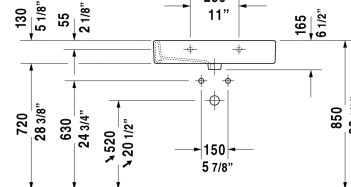

Vero Washbasin ground # 045470..25 / 045470..27 / 045470..28

< 27 1/2" Inch >

8532 Fogo

Washbasin ground	Dimension	Weight	Order number
with tap platform, hardware included, wall-mounted, cUPC listed, 27 1/2" Inch			
Colors			
00 White 08 Black			
Variant			
●●● with overflow	27 1/2" x 18 1/2" Inch	46.1 lb	045470..25
● with overflow	27 1/2" x 18 1/2" Inch	46.1 lb	045470..27
☒ with overflow	27 1/2" x 18 1/2" Inch	46.1 lb	045470..28
Infobox			
Washbasin is not ADA compliant in combination with pedestal, siphon cover or metal console			
Sanitary ceramics with the special WonderGliss surface finish will remain clean and attractive-looking for a long time to come. When ordering WonderGliss please add a "1" as eleventh digit to the model number.			
Design Siphon		3.3 lb	005036
Pop-up basin waste with horizontal lever**	2" Inch	1.1 lb	005031
Suitable products			
Vanity unit wall-mounted 1 pull-out compartment, countertop including one cut-out, for 1 above-counter basin central, 39 3/8" x 21 5/8" Inch	39 3/8" x 21 5/8" Inch		KT6695

All drawings contain the necessary measurements which are subject to standard tolerances. They are stated in inch & mm and are non-binding. Exact measurements, in particular for customized installation scenarios, can only be taken from the finished ceramic piece.