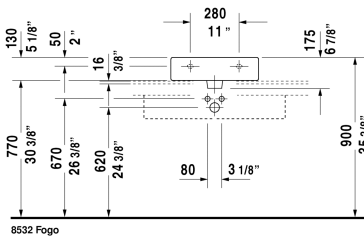

Vero Washbasin ground # 045450..25 / 045450..27 / 045450..28

< 19 5/8" Inch >

8532 Fogo

Washbasin ground	Dimension	Weight	Order number
with tap platform, wall-mounted, hardware included, cUPC listed, 19 5/8" Inch			
<b>Colors</b>			
00 White 08 Black			
<b>Variant</b>			
●●● with overflow	19 5/8" x 18 1/2" Inch	33.5 lb	045450..25
● with overflow	19 5/8" x 18 1/2" Inch	33.5 lb	045450..27
☒ with overflow	19 5/8" x 18 1/2" Inch	33.5 lb	045450..28
<b>Infobox</b>			
Washbasin is not ADA compliant in combination with pedestal, siphon cover or metal console			
Sanitary ceramics with the special WonderGliss surface finish will remain clean and attractive-looking for a long time to come. When ordering WonderGliss please add a "1" as eleventh digit to the model number.			
Design Siphon		3.3 lb	005036
Pop-up basin waste with horizontal lever**	2" Inch	1.1 lb	005031
<b>Suitable products</b>			
Vanity unit wall-mounted 1 pull-out compartment, countertop including one cut-out, for 1 above-counter basin central, 31 1/2" x 21 5/8" Inch	31 1/2" x 21 5/8" Inch		KT6694

Vero Washbasin ground # 045450..25 / 045450..27 / 045450..28

|< 19 5/8" Inch >|

Console for above-counter basin and vanity basin 1 console with two cut-outs, Width min. see ordering information, Width max. 78 3/4", price per section of 3 7/8", basic price until 31 1/2", 18 7/8" Inch

LC095C

*All drawings contain the necessary measurements which are subject to standard tolerances. They are stated in inch & mm and are non-binding. Exact measurements, in particular for customized installation scenarios, can only be taken from the finished ceramic piece.*