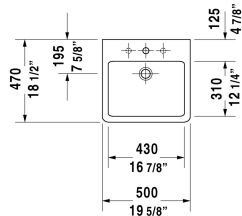

Vero Washbasin ground # 045450..25 / 045450..27 / 045450..28

< 19 5/8" Inch >

8532 Fogo

Washbasin ground	Dimension	Weight	Order number
with tap platform, wall-mounted, hardware included, cUPC listed, 19 5/8" Inch			
<b>Colors</b>			
00 White 08 Black			
<b>Variant</b>			
●●● with overflow	19 5/8" x 18 1/2" Inch	33.5 lb	045450..25
● with overflow	19 5/8" x 18 1/2" Inch	33.5 lb	045450..27
☒ with overflow	19 5/8" x 18 1/2" Inch	33.5 lb	045450..28
<b>Infobox</b>			
Washbasin is not ADA compliant in combination with pedestal, siphon cover or metal console			
Sanitary ceramics with the special WonderGliss surface finish will remain clean and attractive-looking for a long time to come. When ordering WonderGliss please add a "1" as eleventh digit to the model number.			
Design Siphon		3.3 lb	005036
Pop-up basin waste with horizontal lever**	2" Inch	1.1 lb	005031
<b>Suitable products</b>			
Vanity unit wall-mounted 1 pull-out compartment, countertop including one cut-out, for 1 above-counter basin central, 31 1/2" x 21 5/8" Inch	31 1/2" x 21 5/8" Inch		KT6694

Vero Washbasin ground # 045450..25 / 045450..27 / 045450..28

|< 19 5/8" Inch >|

Console for above-counter basin and vanity basin 1 console with two cut-outs, Width min. see ordering information, Width max. 78 3/4", price per section of 3 7/8", basic price until 31 1/2", 18 7/8" Inch

LC095C

*All drawings contain the necessary measurements which are subject to standard tolerances. They are stated in inch & mm and are non-binding. Exact measurements, in particular for customized installation scenarios, can only be taken from the finished ceramic piece.*