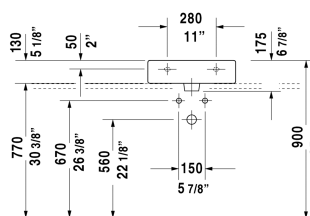

Vero Washbasin ground # 045450..25 / 045450..27 / 045450..28

< 19 5/8" Inch >

8532 Fogo

Washbasin ground	Dimension	Weight	Order number
with tap platform, wall-mounted, hardware included, cUPC listed, 19 5/8" Inch			
<b>Colors</b>			
00 White 08 Black			
<b>Variant</b>			
●●● with overflow	19 5/8" x 18 1/2" Inch	33.5 lb	045450..25
● with overflow	19 5/8" x 18 1/2" Inch	33.5 lb	045450..27
☒ with overflow	19 5/8" x 18 1/2" Inch	33.5 lb	045450..28
<b>Infobox</b>			
Washbasin is not ADA compliant in combination with pedestal, siphon cover or metal console			
Sanitary ceramics with the special WonderGliss surface finish will remain clean and attractive-looking for a long time to come. When ordering WonderGliss please add a "1" as eleventh digit to the model number.			
Design Siphon		3.3 lb	005036
Pop-up basin waste with horizontal lever**	2" Inch	1.1 lb	005031
<b>Suitable products</b>			
Vanity unit wall-mounted 1 pull-out compartment, countertop including one cut-out, for 1 above-counter basin central, 31 1/2" x 21 5/8" Inch	31 1/2" x 21 5/8" Inch		KT6694

Vero Washbasin ground # 045450..25 / 045450..27 / 045450..28

|< 19 5/8" Inch >|

Console for above-counter basin and vanity basin 1 console with two cut-outs, Width min. see ordering information, Width max. 78 3/4", price per section of 3 7/8", basic price until 31 1/2", 18 7/8" Inch

LC095C

*All drawings contain the necessary measurements which are subject to standard tolerances. They are stated in inch & mm and are non-binding. Exact measurements, in particular for customized installation scenarios, can only be taken from the finished ceramic piece.*