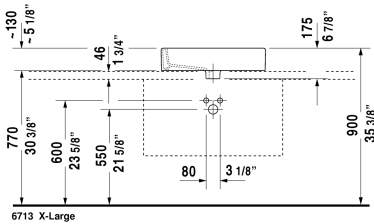

Vero Above-counter basin # 045260..00 / 045260..60 / 045260..30

| < 23 3/8" Inch > |

Above-counter basin

Dimension

Weight

Order number

ground, with faucet deck, back side glazed, hardware included, CUPC® listed*, 23 3/8" Inch

Colors

00 White 08 Black

Variant

● with overflow	23 3/8" x 18 1/4" Inch	39.5 lb	045260..00
⊗ with overflow	23 3/8" x 18 1/4" Inch	39.5 lb	045260..60
●●● with overflow	23 3/8" x 18 1/4" Inch	39.5 lb	045260..30

Infobox

* Complies with following standards: ASME A112.19.2/CSA B45.1, * When using this siphon please observe outlet height from upper surface of finished floor to center of outlet in accordance with the technical specification sheet, Installation with a distance to the wall is required

All drawings contain the necessary measurements which are subject to standard tolerances. They are stated in inch & mm and are non-binding. Exact measurements, in particular for customized installation scenarios, can only be taken from the finished ceramic piece.