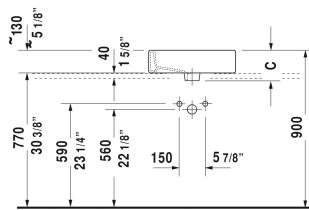

Vero Above-counter basin # 045260..00 / 045260..60 / 045260..30

| < 23 3/8" Inch > |

Above-counter basin

Dimension

Weight

Order number

ground, with faucet deck, back side glazed, hardware included, CUPC® listed*, 23 3/8" Inch

Colors

00 White 08 Black

Variant

● with overflow	23 3/8" x 18 1/4" Inch	39.5 lb	045260..00
⊗ with overflow	23 3/8" x 18 1/4" Inch	39.5 lb	045260..60
●●● with overflow	23 3/8" x 18 1/4" Inch	39.5 lb	045260..30

Infobox

* Complies with following standards: ASME A112.19.2/CSA B45.1, * When using this siphon please observe outlet height from upper surface of finished floor to center of outlet in accordance with the technical specification sheet, Installation with a distance to the wall is required

All drawings contain the necessary measurements which are subject to standard tolerances. They are stated in inch & mm and are non-binding. Exact measurements, in particular for customized installation scenarios, can only be taken from the finished ceramic piece.