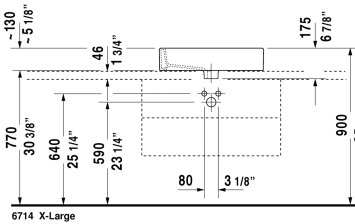

Vero Above-counter basin # 045260..00 / 045260..60 / 045260..30

| < 23 3/8" Inch > |

Above-counter basin

Dimension

Weight

Order number

ground, with faucet deck, back side glazed, hardware included, CUPC® listed*, 23 3/8" Inch

Colors

00 White 08 Black

Variant

● with overflow	23 3/8" x 18 1/4" Inch	39.5 lb	045260..00
⊗ with overflow	23 3/8" x 18 1/4" Inch	39.5 lb	045260..60
●●● with overflow	23 3/8" x 18 1/4" Inch	39.5 lb	045260..30

Infobox

* Complies with following standards: ASME A112.19.2/CSA B45.1, * When using this siphon please observe outlet height from upper surface of finished floor to center of outlet in accordance with the technical specification sheet, Installation with a distance to the wall is required

All drawings contain the necessary measurements which are subject to standard tolerances. They are stated in inch & mm and are non-binding. Exact measurements, in particular for customized installation scenarios, can only be taken from the finished ceramic piece.