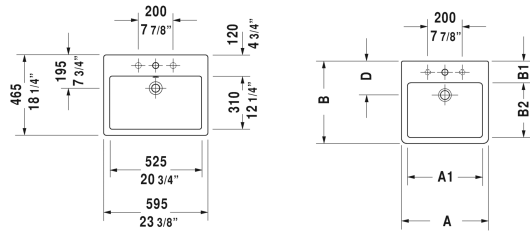

Vero Above-counter basin # 045260..00 / 045260..60 / 045260..30

| < 23 3/8" Inch > |

Above-counter basin

Dimension

Weight

Order number

ground, with faucet deck, back side glazed, hardware included, CUPC® listed*, 23 3/8" Inch

Colors

00 White 08 Black

Variant

● with overflow	23 3/8" x 18 1/4" Inch	39.5 lb	045260..00
⊗ with overflow	23 3/8" x 18 1/4" Inch	39.5 lb	045260..60
●●● with overflow	23 3/8" x 18 1/4" Inch	39.5 lb	045260..30

All drawings contain the necessary measurements which are subject to standard tolerances. They are stated in inch & mm and are non-binding. Exact measurements, in particular for customized installation scenarios, can only be taken from the finished ceramic piece.