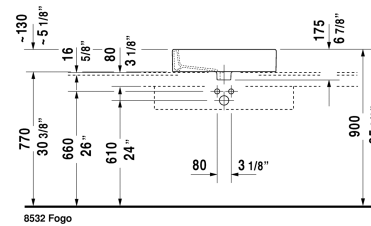

Vero Above-counter basin # 045260..00 / 045260..60 / 045260..30

| < 23 3/8" Inch > |

Above-counter basin

Dimension

Weight

Order number

ground, with faucet deck, back side glazed, hardware included, CUPC® listed*, 23 3/8" Inch

Colors

00 White 08 Black

Variant

● with overflow	23 3/8" x 18 1/4" Inch	39.5 lb	045260..00
⊗ with overflow	23 3/8" x 18 1/4" Inch	39.5 lb	045260..60
●●● with overflow	23 3/8" x 18 1/4" Inch	39.5 lb	045260..30

Infobox

* Complies with following standards: ASME A112.19.2/CSA B45.1, * When using this siphon please observe outlet height from upper surface of finished floor to center of outlet in accordance with the technical specification sheet, Installation with a distance to the wall is required

All drawings contain the necessary measurements which are subject to standard tolerances. They are stated in inch & mm and are non-binding. Exact measurements, in particular for customized installation scenarios, can only be taken from the finished ceramic piece.