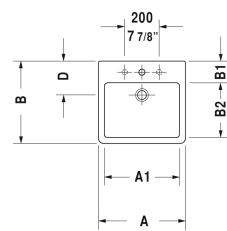

Vero Above-counter basin # 045260..00 / 045260..60 / 045260..30

| < 23 3/8" Inch > |

Above-counter basin

Dimension

Weight

Order number

ground, with faucet deck, back side glazed, hardware included, CUPC® listed*, 23 3/8" Inch

Colors

00 White 08 Black

Variant

● with overflow	23 3/8" x 18 1/4" Inch	39.5 lb	045260..00
⊗ with overflow	23 3/8" x 18 1/4" Inch	39.5 lb	045260..60
●●● with overflow	23 3/8" x 18 1/4" Inch	39.5 lb	045260..30

All drawings contain the necessary measurements which are subject to standard tolerances. They are stated in inch & mm and are non-binding. Exact measurements, in particular for customized installation scenarios, can only be taken from the finished ceramic piece.