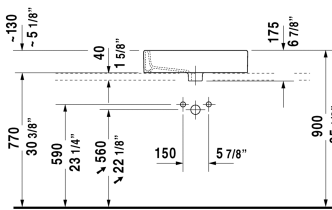

Vero Above-counter basin # 045260..00 / 045260..60 / 045260..30

| < 23 3/8" Inch > |

Above-counter basin

Dimension

Weight

Order number

ground, with faucet deck, back side glazed, hardware included, CUPC® listed*, 23 3/8" Inch

Colors

00 White 08 Black

Variant

● with overflow	23 3/8" x 18 1/4" Inch	39.5 lb	045260..00
⊗ with overflow	23 3/8" x 18 1/4" Inch	39.5 lb	045260..60
●●● with overflow	23 3/8" x 18 1/4" Inch	39.5 lb	045260..30

Infobox

* Complies with following standards: ASME A112.19.2/CSA B45.1, * When using this siphon please observe outlet height from upper surface of finished floor to center of outlet in accordance with the technical specification sheet, Installation with a distance to the wall is required

All drawings contain the necessary measurements which are subject to standard tolerances. They are stated in inch & mm and are non-binding. Exact measurements, in particular for customized installation scenarios, can only be taken from the finished ceramic piece.