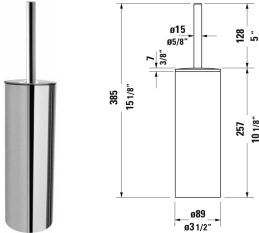

D-Code Brush set # 0099281000

|< 3 1/2" Inch >|

Brush set	Dimension	Weight	Order number
floorstanding, 3 1/2" Inch			
Colors			
10 Chrome			
Variant			
	3 1/2" x 15 1/8" Inch	2 lb	0099281000

All drawings contain the necessary measurements which are subject to standard tolerances. They are stated in inch & mm and are non-binding. Exact measurements, in particular for customized installation scenarios, can only be taken from the finished ceramic piece.