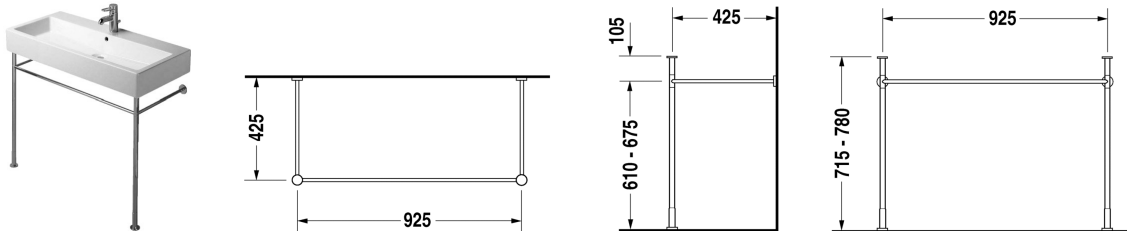

Vero Metal console # 0030671000

Metal console	Dimension	Weight	Order number
height adjustable +2", for washbasin # 045410, 235010			
Colors			
10 Chrome			
Variant			
		6.6 lb	0030671000
Suitable products			
Furniture washbasin with tap platform, wall-mounted, hardware included, cUPC listed, 39 3/8" x 18 1/2" Inch	39 3/8" x 18 1/2" Inch		045410
Furniture washbasin with tap platform, wall-mounted, hardware included, cUPC listed, 39 3/8" x 18 1/2" Inch	39 3/8" x 18 1/2" Inch		045410

All drawings contain the necessary measurements which are subject to standard tolerances. They are stated in inch & mm and are non-binding. Exact measurements, in particular for customized installation scenarios, can only be taken from the finished ceramic piece.