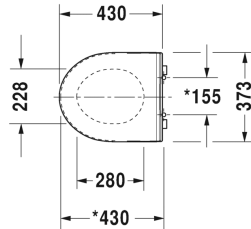

**DuraStyle Toilet seat and cover # 0020710000**

Toilet seat and cover	Dimension	Weight	Order number
hinges stainless steel, without slow close			
<b>Colors</b>			
00 White			
<b>Variant</b>			
		6.4 lb	0020710000
<b>Suitable products</b>			
Toilet wall-mounted Basic Duravit Rimless® rimless, washdown model, 14 3/8" x 21 1/4" Inch	14 3/8" x 21 1/4" Inch		256209

*All drawings contain the necessary measurements which are subject to standard tolerances. They are stated in inch & mm and are non-binding. Exact measurements, in particular for customized installation scenarios, can only be taken from the finished ceramic piece.*