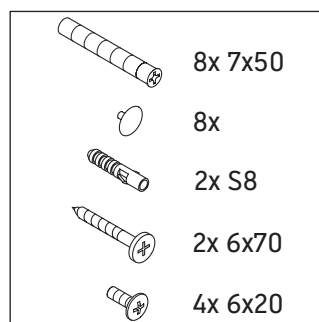

Luv

LU 9560

Mounting instructions

D	20 mm	25 mm
X	620 mm	615 mm
Y	570 mm	565 mm

Follow all other installation instructions!

Instructions for use

The bathroom furniture range complies with the standards and guidelines applicable at the time of delivery and is designed for use in bathrooms. Direct contact with water should be avoided, for example, when showering.