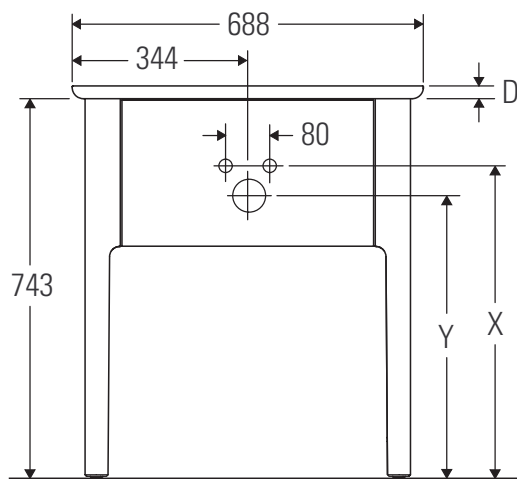

Luv

LU 9560

Mounting instructions

D	20 mm	25 mm
X	620 mm	615 mm
Y	570 mm	565 mm

Follow all other installation instructions!

Instructions for use

The bathroom furniture range complies with the standards and guidelines applicable at the time of delivery and is designed for use in bathrooms. Direct contact with water should be avoided, for example, when showering.