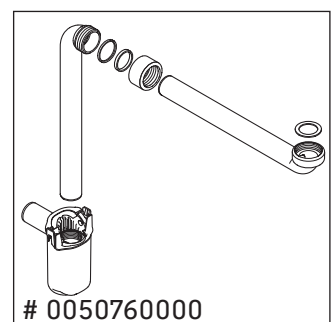

Luv

LU 9560

Mounting instructions

D	20 mm	25 mm
X	620 mm	615 mm
Y	570 mm	565 mm

Follow all other installation instructions!

Instructions for use

The bathroom furniture range complies with the standards and guidelines applicable at the time of delivery and is designed for use in bathrooms. Direct contact with water should be avoided, for example, when showering.