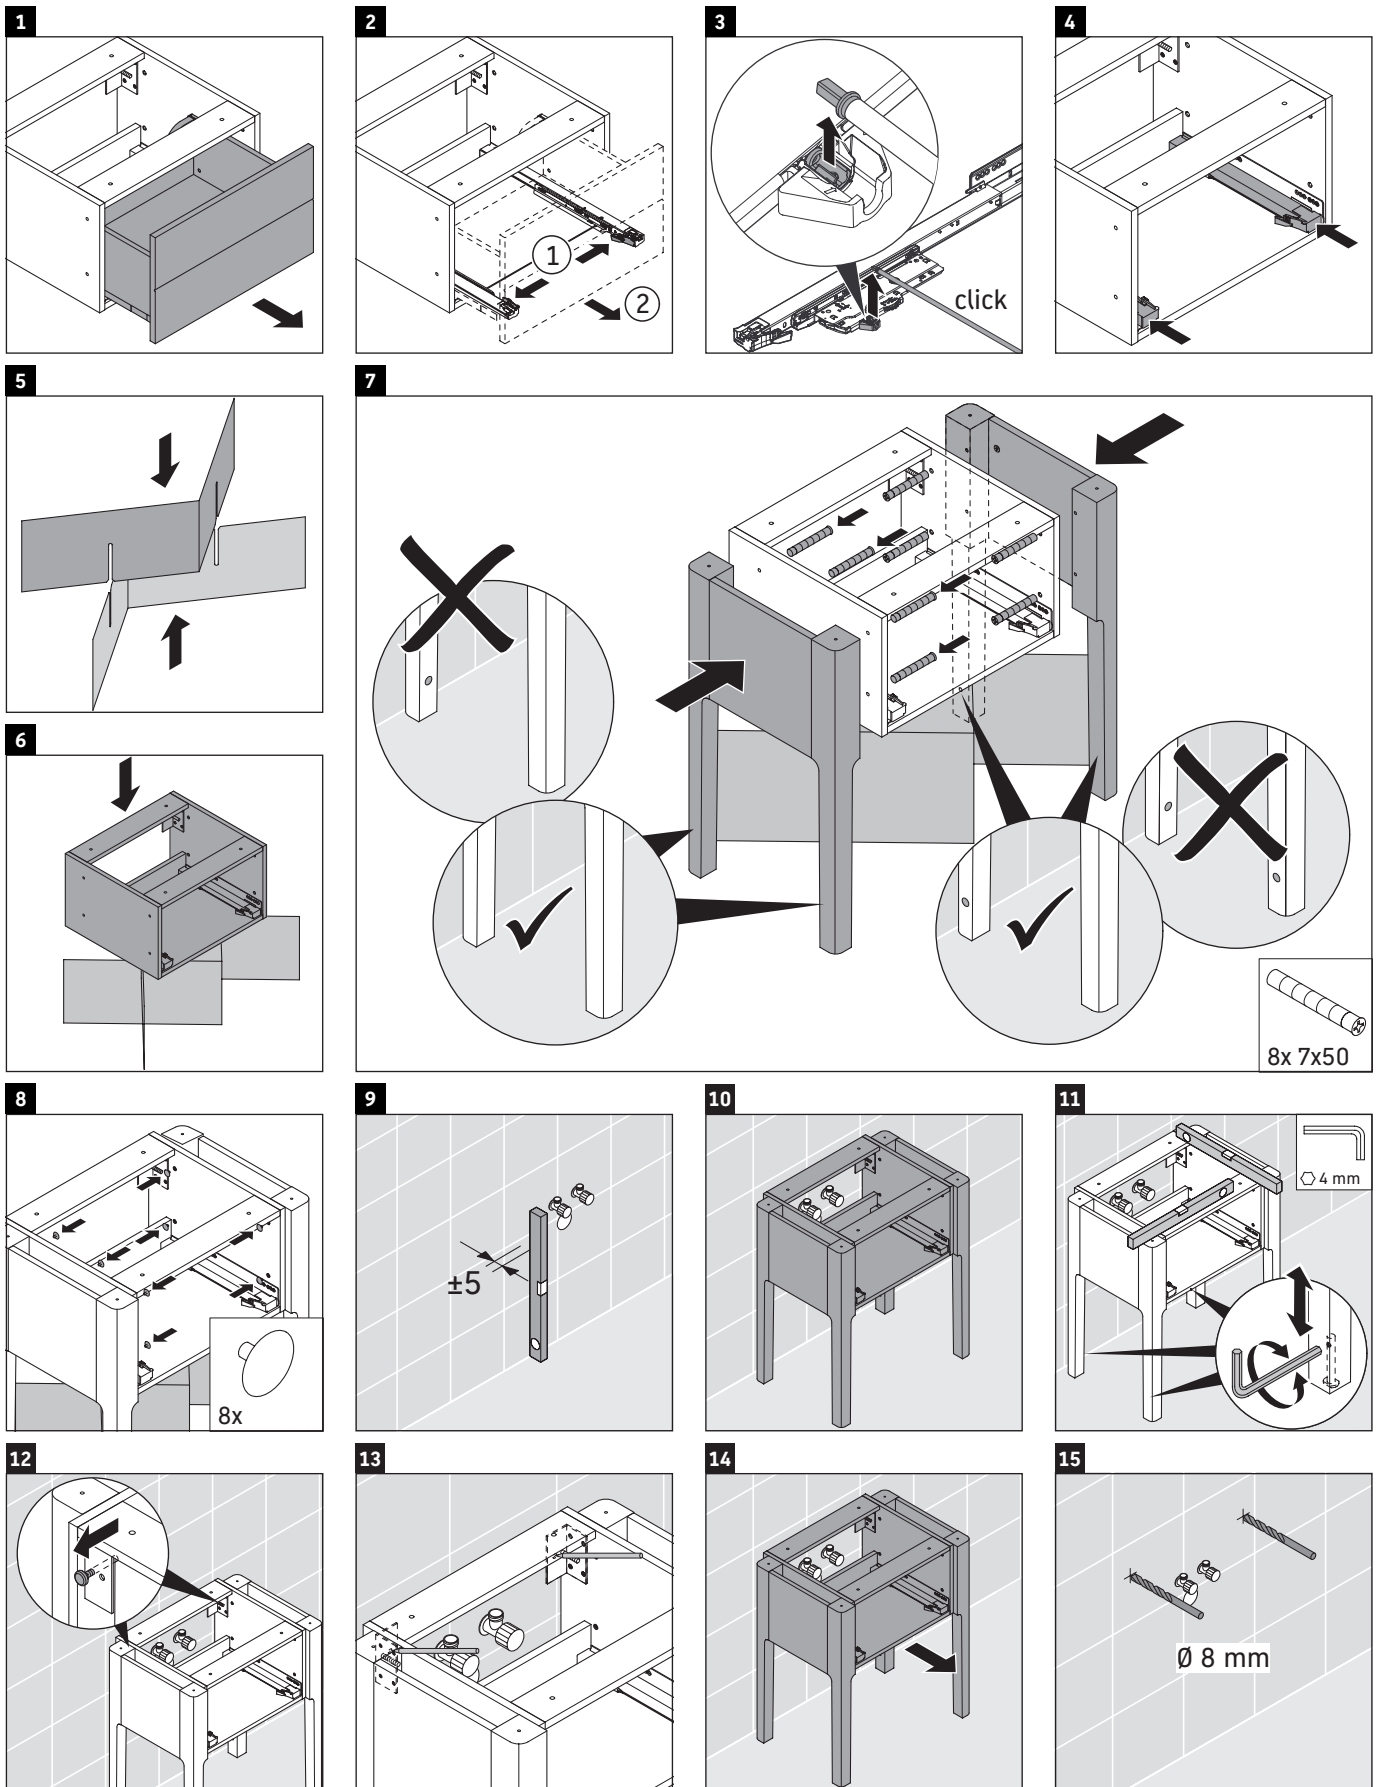

Duravit AG, Werderstr. 36, 78132 Hornberg, Germany, Phone +49 78 33 700, Fax +49 78 33 70 289, info@duravit.de, www.duravit.de