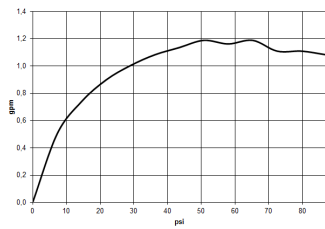

Sink - Meta

Single-lever lavatory mixer with extended shank without drain - platinum matte

Article number: 33 539 660-06 0010

- 6-1/2" Projection
- Rigid spout
- Round aerated stream
- Total height 10-1/4"
- Height to aerator/spout outlet 7"
- 1-3/8" hole diameter
- 2 x pressure hose with 3/8" compression fitting
- Water flow rate limited to max. 1.2 gpm
- lead-free
- (ADA)
- For combination with vessel sinks.

platinum matte

Dimensional drawing

All dimensions in mm / inch = mm x 0,0394

Sink - Meta

Single-lever lavatory mixer with extended shank without drain - platinum matte

Article number: 33 539 660-06 0010

Flow rate chart