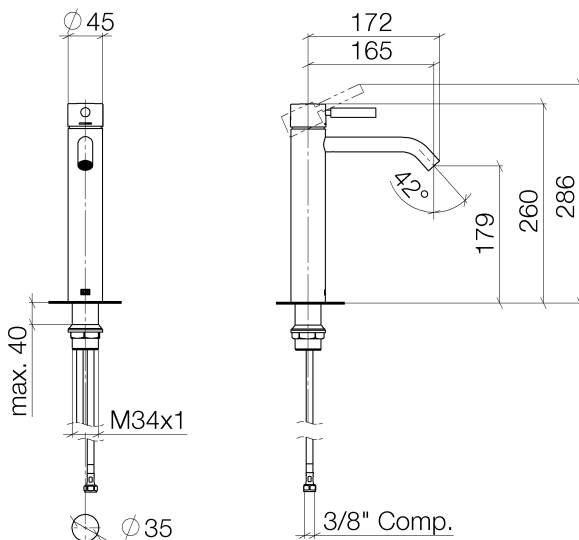

Sink - Meta

Single-lever lavatory mixer with extended shank without drain - platinum matte

Article number: 33 539 660-06 0010

- 6-1/2" Projection
- Rigid spout
- Round aerated stream
- Total height 10-1/4"
- Height to aerator/spout outlet 7"
- 1-3/8" hole diameter
- 2 x pressure hose with 3/8" compression fitting
- Water flow rate limited to max. 1.2 gpm
- lead-free
- (ADA)
- For combination with vessel sinks.

platinum matte

Dimensional drawing

All dimensions in mm / inch = mm x 0,0394

Sink - Meta

Single-lever lavatory mixer with extended shank without drain - platinum matte

Article number: 33 539 660-06 0010

Flow rate chart

Sink - Meta

Single-lever lavatory mixer with extended shank without drain - platinum matte

Article number: 33 539 660-06 0010

Other surface finishes

polished chrome

33 539 660-00 0010

black matte

33 539 660-33 0010