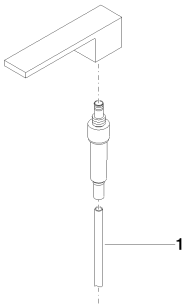

Kitchen - Series-various  
Soap dispenser - polished chrome  
Article number: 90 10 10 516 00-00

- NOTE: Spare part discount applies

polished chrome

All dimensions in mm / inch = mm x 0,0394

Kitchen - Series—various  
Soap dispenser - polished chrome  
Article number: 90 10 10 516 00-00

Kitchen - Series-*various*  
Soap dispenser - polished chrome  
Article number: 90 10 10 516 00-00

### Spare parts list

Number	Item Number	Designation	Number of units
1	09 14 10 105 90	seal	1
2	08 10 10 494 90	hose	1