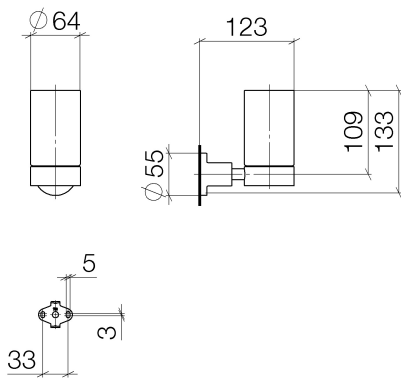

Sink - Tara.

Tumbler wall-mounted - polished chrome

Article number: 83 400 892-00

- Frosted glass
- Width 2-1/2"
- Height 4-7/8"
- Flange diameter 2-1/8"
- 4-7/8" Projection

polished chrome

## Dimensional drawing

All dimensions in mm / inch = mm x 0,0394

Sink - Tara.

Tumbler wall-mounted - polished chrome

Article number: 83 400 892-00

Sink - Tara.

Tumbler wall-mounted - polished chrome

Article number: 83 400 892-00

## Spare parts list

Number	Item Number	Designation	Number of units
1	08 90 00 017 82	Crystal tumbler frosted -	1
2	08 28 10 500 91	ring	1
3	08 17 20 620-00	holder	1
4	08 17 20 624-00	holder	1
5	04 31 11 113 00 90	pin	1
6	08 17 89 505-00	holder	1
7	09 30 11 046 90	disc	1
8	08 18 50 586 90	screw	1
9	09 23 10 026 90	nut	1
10	05 17 20 739 00 90	fixing set	1