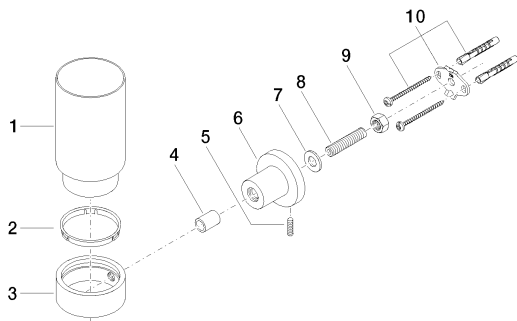

## Recommended article

08 90 00 017 82

Crystal tumbler frosted -

Sink - Tara.

Tumbler wall-mounted - polished chrome

Article number: 83 400 892-00

## Spare parts list

Number	Item Number	Designation	Number of units
1	08 90 00 017 82	Crystal tumbler frosted -	1
2	08 28 10 500 91	ring	1
3	08 17 20 620-00	holder	1
4	08 17 20 624-00	holder	1
5	04 31 11 113 00 90	pin	1
6	08 17 89 505-00	holder	1
7	09 30 11 046 90	disc	1
8	08 18 50 586 90	screw	1
9	09 23 10 026 90	nut	1
10	05 17 20 739 00 90	fixing set	1