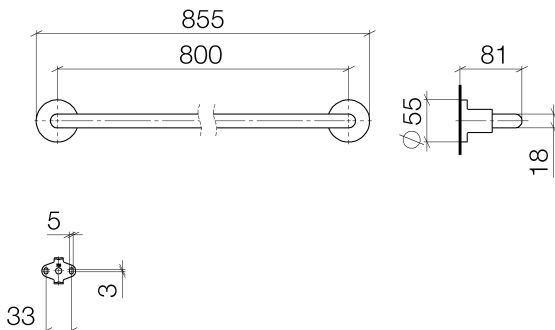

Bathtub - Tara.

Towel bar - polished chrome

Article number: 83 080 892-00

- Center to center 31-1/2"
- Width 33-5/8"
- Height 2-1/8"
- Flange diameter 2-1/8"
- 3-1/4" Projection

polished chrome

Dimensional drawing

All dimensions in mm / inch = mm x 0,0394

Bathtub - Tara.

Towel bar - polished chrome

Article number: 83 080 892-00

Bathtub - Tara.
Towel bar - polished chrome
Article number: 83 080 892-00

Other surface finishes

Spare parts list

| Number | Item Number | Designation | Number of units |
|--------|--------------------|-------------|-----------------|
| 1 | 05 28 22 590 00-00 | bar | 1 |
| 2 | 08 17 89 505-00 | holder | 2 |
| 3 | 04 31 11 113 00 90 | pin | 2 |
| 4 | 09 30 11 046 90 | disc | 2 |
| 5 | 09 30 30 071 90 | screw | 2 |
| 6 | 05 17 20 739 00 90 | fixing set | 2 |