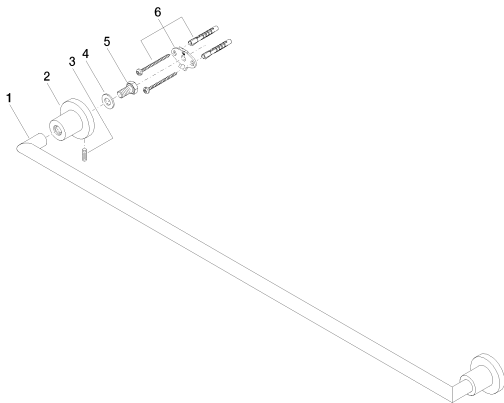

Bathtub - Tara.

Towel bar - polished chrome

Article number: 83 080 892-00

- Center to center 31-1/2"
- Width 33-5/8"
- Height 2-1/8"
- Flange diameter 2-1/8"
- 3-1/4" Projection

polished chrome

Dimensional drawing

All dimensions in mm / inch = mm x 0,0394

Bathtub - Tara.

Towel bar - polished chrome

Article number: 83 080 892-00

Bathtub - Tara.
Towel bar - polished chrome
Article number: 83 080 892-00

Other surface finishes

Spare parts list

| Number | Item Number | Designation | Number of units |
|--------|--------------------|-------------|-----------------|
| 1 | 05 28 22 590 00-00 | bar | 1 |
| 2 | 08 17 89 505-00 | holder | 2 |
| 3 | 04 31 11 113 00 90 | pin | 2 |
| 4 | 09 30 11 046 90 | disc | 2 |
| 5 | 09 30 30 071 90 | screw | 2 |
| 6 | 05 17 20 739 00 90 | fixing set | 2 |