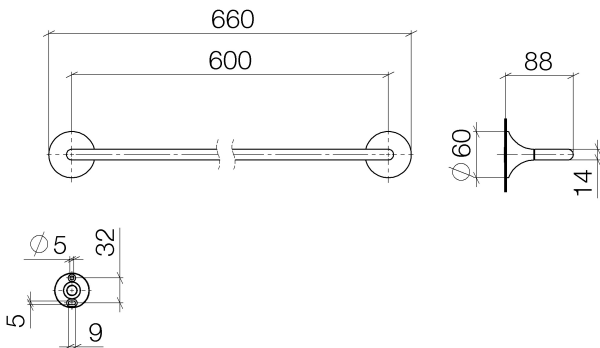

Bathtub - VAIA

Towel bar - polished chrome

Article number: 83 060 809-00

- Center to center 23-5/8"
- Width 26"
- Height 2-3/8"
- Flange diameter 2-3/8"
- 3-1/2" Projection

polished chrome

Dimensional drawing

All dimensions in mm / inch = mm x 0,0394

Bathtub - VAIA

Towel bar - polished chrome

Article number: 83 060 809-00

Bathtub - VAIA
Towel bar - polished chrome
Article number: 83 060 809-00

Other surface finishes

Spare parts list

Number	Item Number	Designation	Number of units
1	05 30 31 025 00 90	fixing set	1