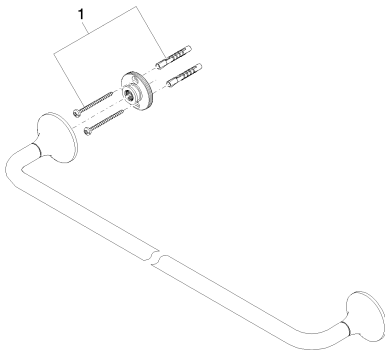

Bathtub - VAIA

Towel bar - polished chrome

Article number: 83 060 809-00

- Center to center 23-5/8"
- Width 26"
- Height 2-3/8"
- Flange diameter 2-3/8"
- 3-1/2" Projection

polished chrome

Dimensional drawing

All dimensions in mm / inch = mm x 0,0394

Bathtub - VAIA

Towel bar - polished chrome

Article number: 83 060 809-00

Bathtub - VAIA
Towel bar - polished chrome
Article number: 83 060 809-00

Other surface finishes

Spare parts list

Number	Item Number	Designation	Number of units
1	05 30 31 025 00 90	fixing set	1