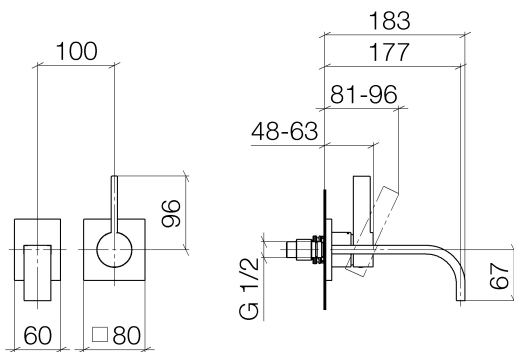

## Sink - MEM

Wall-mounted single-lever mixer without drain - polished chrome

Article number: 36 860 782-00 0010

- 7" Projection
- Rigid spout
- Rectangular aerated stream
- Spout hole diameter 1-1/2"
- Hole diameter single-lever mixer 2-1/4"
- 3-1/8" x 2-3/8" flange for spout
- Flange for mixer 3-1/8" x 3-1/8"
- Water flow rate limited to max. 1.2 gpm
- lead-free
- (ADA)

## Dimensional drawing

## Sink - MEM

Wall-mounted single-lever mixer without drain - polished chrome

Article number: 36 860 782-00 0010

All dimensions in mm / inch = mm x 0,0394

Number	Item Number	Designation	Number of units
1	09 24 03 072 10 90	nipple	1
2	90 27 78 055 00-00	rosette	1
3	04 28 22 150 10-00	spout	1
4	90 29 03 118 00 90	aerator	1
5	09 20 78 058-00	handle	1
6	09 31 11 030 90	pin	1
7	09 31 20 109 90	plug	1
8	09 11 02 288-00	cover	1
9	09 27 78 039-00	rosette	1
10	09 14 10 049 90	seal	1
11	90 15 05 064 01 90	cartridge	1
12	09 30 09 064 90	key	1