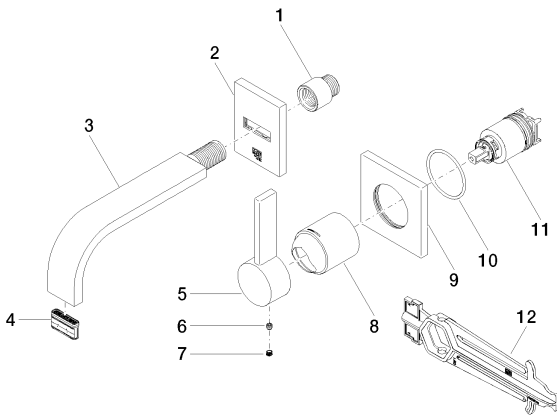

### Required article

35 860 970-90 0010

Rough for wall-mounted  
faucet mixer on right -

**Sink - MEM**

Wall-mounted single-lever mixer without drain - polished chrome

Article number: 36 860 782-00 0010

**Spare parts list**

Number	Item Number	Designation	Number of units
1	09 24 03 072 10 90	nipple	1
2	90 27 78 055 00-00	rosette	1
3	04 28 22 150 10-00	spout	1
4	90 29 03 118 00 90	aerator	1
5	09 20 78 058-00	handle	1
6	09 31 11 030 90	pin	1
7	09 31 20 109 90	plug	1
8	09 11 02 288-00	cover	1
9	09 27 78 039-00	rosette	1
10	09 14 10 049 90	seal	1
11	90 15 05 064 01 90	cartridge	1
12	09 30 09 064 90	key	1