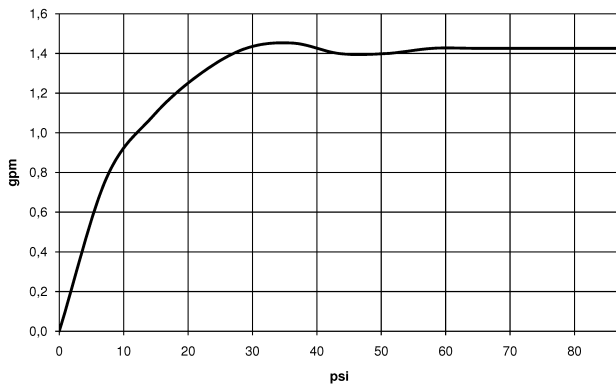

## Dimensional drawing

All dimensions in mm / inch = mm x 0,0394

Kitchen - Tara.

Wall-mounted three-hole kitchen mixer with pull-out spout - polished chrome

Article number: 36 819 892-00 0010

### Flow rate chart

Kitchen - Tara.

Wall-mounted three-hole kitchen mixer with pull-out spout - polished chrome

Article number: 36 819 892-00 0010