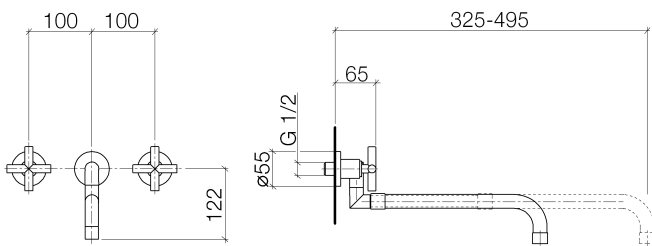

Kitchen - Tara.

Wall-mounted three-hole kitchen mixer with pull-out spout - polished chrome

Article number: 36 819 892-00 0010

- 12-3/4"-19-1/2" Projection
- Swiveling spout
- Laminar stream
- Flange diameter 2-1/8"
- Water flow rate limited to max. 1.5 gpm
- lead-free
- (ADA)

## Dimensional drawing

All dimensions in mm / inch = mm x 0,0394

Kitchen - Tara.

Wall-mounted three-hole kitchen mixer with pull-out spout - polished chrome

Article number: 36 819 892-00 0010

### Flow rate chart

Kitchen - Tara.

Wall-mounted three-hole kitchen mixer with pull-out spout - polished chrome

Article number: 36 819 892-00 0010

### Spare parts list

Number	Item Number	Designation	Number of units
1	09 24 03 081 10 90	extension	1
2	09 14 10 026 90	seal	1
3	09 27 22 503-00	rosette	1
4	09 23 01 087 90	flow reducer	1
5	09 11 03 013 10-00	connection	1
6	90 14 15 020 00 90	gasket kit	1
7	04 28 25 077 10-00	spout	1
8	90 28 25 076 00-00	spout	1
9	90 90 03 157 00 90	top	2
13	36 310 892-00	Volume Control - polished chrome	2