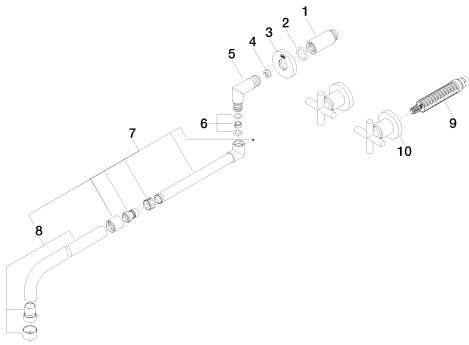

### Flow rate chart

Kitchen - Tara.

Wall-mounted three-hole kitchen mixer with pull-out spout - polished chrome

Article number: 36 819 892-00 0010

### Required article

35 707 970-90 0010

Rough for wall-mounted faucet spout in center -

35 712 970-90 0010

Rough for wall-mounted faucet flexible positioning -

35 713 970-90 0010

Rough for wall-mounted faucet spout on left -

35 714 970-90 0010

Rough for wall-mounted faucet spout on right -

Kitchen - Tara.

Wall-mounted three-hole kitchen mixer with pull-out spout - polished chrome

Article number: 36 819 892-00 0010

### Spare parts list

Number	Item Number	Designation	Number of units
1	09 24 03 081 10 90	extension	1
2	09 14 10 026 90	seal	1
3	09 27 22 503-00	rosette	1
4	09 23 01 087 90	flow reducer	1
5	09 11 03 013 10-00	connection	1
6	90 14 15 020 00 90	gasket kit	1
7	04 28 25 077 10-00	spout	1
8	90 28 25 076 00-00	spout	1
9	90 90 03 157 00 90	top	2
13	36 310 892-00	Volume Control - polished chrome	2