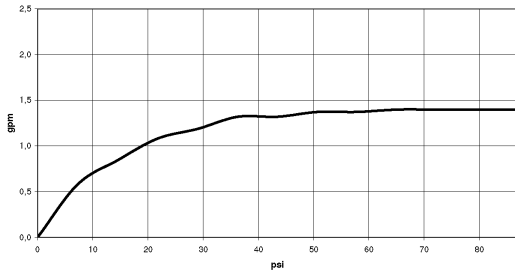

Kitchen - Meta.02  
Single-lever mixer - polished chrome  
Article number: 33 820 625-00 0010

- 9-1/4" Projection
- Swiveling spout 360°
- Areated stream
- Total height 14-1/2"
- Height to aerator/spout outlet 11-1/8"
- Single-lever mixer hole diameter 1-3/8"
- 2x 3/8" US flexible supply lines
- lead-free
- Water flow rate limited to max. 1.5 gpm
- (ADA)

## Dimensional drawing

Kitchen - Meta.02  
Single-lever mixer - polished chrome  
Article number: 33 820 625-00 0010

All dimensions in mm / inch = mm x 0,0394

### Flow rate chart

Kitchen - Meta.02  
Single-lever mixer - polished chrome  
Article number: 33 820 625-00 0010