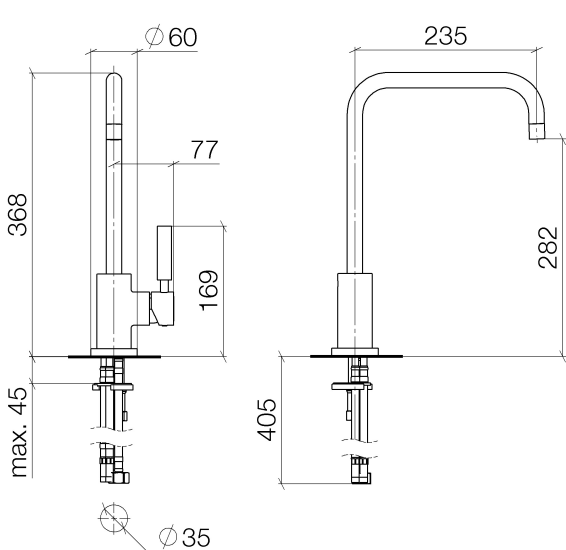

Kitchen - Meta.02  
Single-lever mixer - polished chrome  
Article number: 33 820 625-00 0010

- 9-1/4" Projection
- Swiveling spout 360°
- Areated stream
- Total height 14-1/2"
- Height to aerator/spout outlet 11-1/8"
- Single-lever mixer hole diameter 1-3/8"
- 2x 3/8" US flexible supply lines
- lead-free
- Water flow rate limited to max. 1.5 gpm
- (ADA)

## Dimensional drawing

Kitchen - Meta.02  
Single-lever mixer - polished chrome  
Article number: 33 820 625-00 0010

All dimensions in mm / inch = mm x 0,0394

### Flow rate chart

Kitchen - Meta.02  
Single-lever mixer - polished chrome  
Article number: 33 820 625-00 0010

Spare parts list

Number	Item Number	Designation	Number of units
1	90 28 22 209 02-00	spout	1
2	90 23 01 028 00-00	aerator	1
3	09 30 30 054 90	screw	1
4	90 15 05 030 00 90	cartridge	1
5	09 24 04 107-00	nut	1
6	90 20 88 040 00-00	handle	1
7	09 30 11 032 90	disc	1
8	09 31 11 010 90	pin	1
9	09 24 04 048-00	nipple	1
10	11 170 880-00	handle	1
11	04 30 04 019 00 90	hose	1
12	04 30 04 045 00 90	Flexible supply line 3/8"	2
13	09 28 10 055-00	rosette	1
14	09 14 10 034 90	seal	1
15	04 30 11 038 00 90	fixing set	1
16	09 31 11 011 90	pin	1