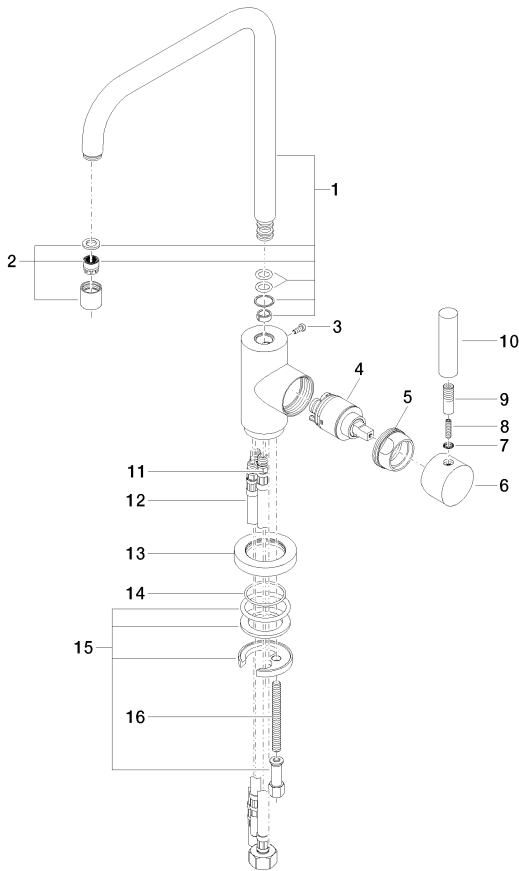

Kitchen - Meta.02  
Single-lever mixer - polished chrome  
Article number: 33 820 625-00 0010

- 9-1/4" Projection
- Swiveling spout 360°
- Areated stream
- Total height 14-1/2"
- Height to aerator/spout outlet 11-1/8"
- Single-lever mixer hole diameter 1-3/8"
- 2x 3/8" US flexible supply lines
- lead-free
- Water flow rate limited to max. 1.5 gpm
- (ADA)

## Dimensional drawing

Kitchen - Meta.02  
Single-lever mixer - polished chrome  
Article number: 33 820 625-00 0010

All dimensions in mm / inch = mm x 0,0394

### Flow rate chart

Kitchen - Meta.02  
Single-lever mixer - polished chrome  
Article number: 33 820 625-00 0010

Spare parts list

Number	Item Number	Designation	Number of units
1	90 28 22 209 02-00	spout	1
2	90 23 01 028 00-00	aerator	1
3	09 30 30 054 90	screw	1
4	90 15 05 030 00 90	cartridge	1
5	09 24 04 107-00	nut	1
6	90 20 88 040 00-00	handle	1
7	09 30 11 032 90	disc	1
8	09 31 11 010 90	pin	1
9	09 24 04 048-00	nipple	1
10	11 170 880-00	handle	1
11	04 30 04 019 00 90	hose	1
12	04 30 04 045 00 90	Flexible supply line 3/8"	2
13	09 28 10 055-00	rosette	1
14	09 14 10 034 90	seal	1
15	04 30 11 038 00 90	fixing set	1
16	09 31 11 011 90	pin	1