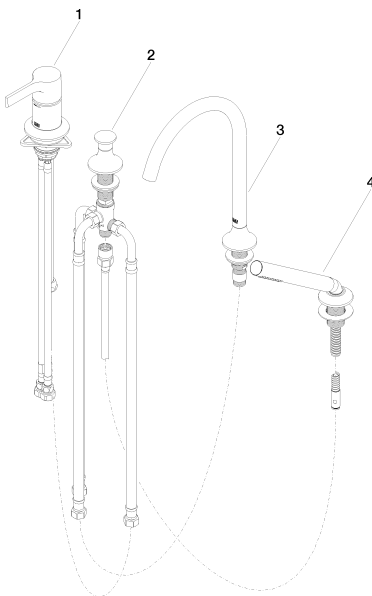

Bathtub - VAIA

Deck-mounted tub mixer, with hand shower set for deck-mounted tub installation - polished

Article number: 27 632 809-00

- 8-5/8" Projection
- Hand shower set: Standard spray
- Spout: Round aerated stream
- Hand shower set with anti-scale technology
- Integrated diverter
- Total height 13-5/8"
- Height to aerator/spout outlet 9-5/8"
- Spout hole diameter 1-1/4"
- Hole diameter single-lever mixer 1-3/8"
- Hole diameter for hand shower set 1-1/4"
- 2-1/8" diameter flange for spout
- Mixer with flange Ø 2-1/8"
- Hand shower set with flange Ø 2-3/8"
- Metal shower hose 68-7/8" with anti-twist device
- Water flow rate limited to max. 6.5 gpm
- Handshower flow rate max. 1.8 gpm
- Fittings group in compliance with DIN 4109: 1
- Internal backflow preventer.
- NOTE: Local building codes may require the use of an anti-scald device. Please refer to remote pressure balance valve (35 910 970 90)
- (ADA)

polished chrome

Bathtub - VAIA

Deck-mounted tub mixer, with hand shower set for deck-mounted tub installation - polished

Article number: 27 632 809-00

Dimensional drawing

All dimensions in mm / inch = mm x 0,0394

Flow rate chart

Bathtub - VAIA

Deck-mounted tub mixer, with hand shower set for deck-mounted tub installation - polished

Article number: 27 632 809-00

Other surface finishes

platinum matte
27 632 809-06

platinum
27 632 809-08

Spare parts list

Number	Item Number	Designation	Number of units
1	29 300 809-00	Single-lever tub mixer for deck-mounted tub installation - polished chrome	1
2	29 140 809-00	Two-way diverter for deck-mounted tub installation - polished chrome	1
3	13 612 809-00	Tub spout without diverter for deck-mounted installation - polished chrome	1
4	27 702 809-00	Hand shower set for deck-mounted tub installation - polished chrome	1