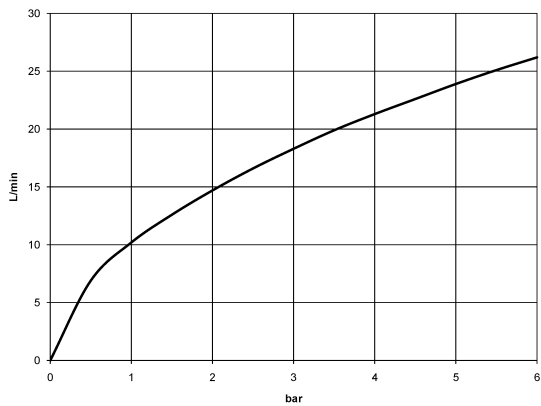

Bathtub - VAIA

Deck-mounted tub mixer, with hand shower set for deck-mounted tub installation - polished

Article number: 27 632 809-00

- 8-5/8" Projection
- Hand shower set: Standard spray
- Spout: Round aerated stream
- Hand shower set with anti-scale technology
- Integrated diverter
- Total height 13-5/8"
- Height to aerator/spout outlet 9-5/8"
- Spout hole diameter 1-1/4"
- Hole diameter single-lever mixer 1-3/8"
- Hole diameter for hand shower set 1-1/4"
- 2-1/8" diameter flange for spout
- Mixer with flange Ø 2-1/8"
- Hand shower set with flange Ø 2-3/8"
- Metal shower hose 68-7/8" with anti-twist device
- Water flow rate limited to max. 6.5 gpm
- Handshower flow rate max. 1.8 gpm
- Fittings group in compliance with DIN 4109: 1
- Internal backflow preventer.
- NOTE: Local building codes may require the use of an anti-scald device. Please refer to remote pressure balance valve (35 910 970 90)
- (ADA)

polished chrome

Bathtub - VAIA

Deck-mounted tub mixer, with hand shower set for deck-mounted tub installation - polished

Article number: 27 632 809-00

Dimensional drawing

All dimensions in mm / inch = mm x 0,0394

Flow rate chart

Bathtub - VAIA

Deck-mounted tub mixer, with hand shower set for deck-mounted tub installation - polished

Article number: 27 632 809-00

Other surface finishes

platinum matte
27 632 809-06

platinum
27 632 809-08