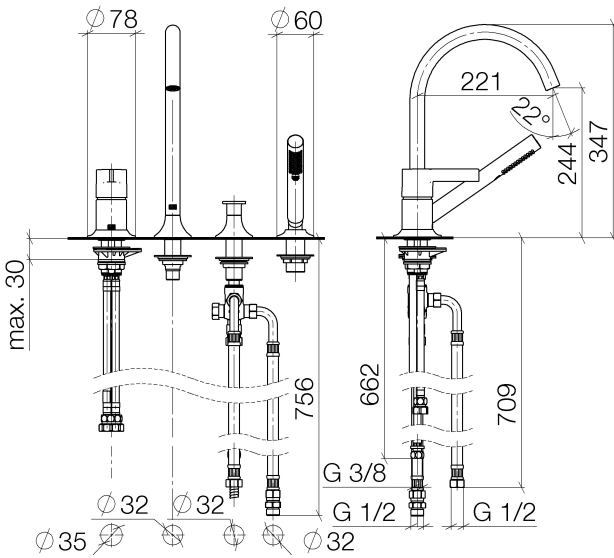

Bathtub - VAIA

Deck-mounted tub mixer, with hand shower set for deck-mounted tub installation - polished

Article number: 27 632 809-00

- 8-5/8" Projection
- Hand shower set: Standard spray
- Spout: Round aerated stream
- Hand shower set with anti-scale technology
- Integrated diverter
- Total height 13-5/8"
- Height to aerator/spout outlet 9-5/8"
- Spout hole diameter 1-1/4"
- Hole diameter single-lever mixer 1-3/8"
- Hole diameter for hand shower set 1-1/4"
- 2-1/8" diameter flange for spout
- Mixer with flange Ø 2-1/8"
- Hand shower set with flange Ø 2-3/8"
- Metal shower hose 68-7/8" with anti-twist device
- Water flow rate limited to max. 6.5 gpm
- Handshower flow rate max. 1.8 gpm
- Fittings group in compliance with DIN 4109: 1
- Internal backflow preventer.
- NOTE: Local building codes may require the use of an anti-scald device. Please refer to remote pressure balance valve (35 910 970 90)
- (ADA)

polished chrome

Bathtub - VAIA

Deck-mounted tub mixer, with hand shower set for deck-mounted tub installation - polished

Article number: 27 632 809-00

Dimensional drawing

All dimensions in mm / inch = mm x 0,0394

Flow rate chart

Bathtub - VAIA

Deck-mounted tub mixer, with hand shower set for deck-mounted tub installation - polished

Article number: 27 632 809-00

Other surface finishes

platinum matte
27 632 809-06

platinum
27 632 809-08

Spare parts list

Number	Item Number	Designation	Number of units
1	29 300 809-00	Single-lever tub mixer for deck-mounted tub installation - polished chrome	1
2	29 140 809-00	Two-way diverter for deck-mounted tub installation - polished chrome	1
3	13 612 809-00	Tub spout without diverter for deck-mounted installation - polished chrome	1
4	27 702 809-00	Hand shower set for deck-mounted tub installation - polished chrome	1