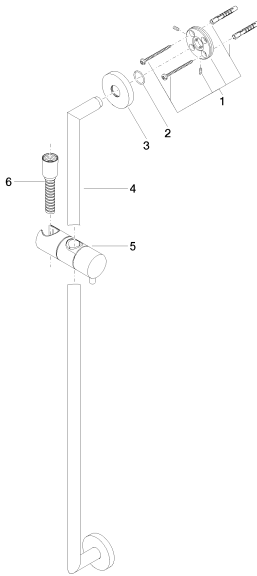

Bathtub - Meta
Slide bar set - polished chrome
Article number: 26 413 625-00

- Slide bar
- Hole diameter 18 mm
- Flange diameter 2-1/8"
- Center to center 31-1/2"
- Metal shower hose 68-7/8" with anti-twist device
- Shower hose connection 3/8"
- NOTE: Hand shower sold separately. Please see hand shower options under the miscellaneous articles section of each series.

polished chrome

Dimensional drawing

All dimensions in mm / inch = mm x 0,0394

Bathtub - Meta
Slide bar set - polished chrome
Article number: 26 413 625-00

Bathtub - Meta
Slide bar set - polished chrome
Article number: 26 413 625-00

Recommended article

35 080 970-90 0010
Rough-in adapter -

28 450 625-00
Wall elbow - polished chrome

Bathtub - Meta
Slide bar set - polished chrome
Article number: 26 413 625-00

Spare parts list

Number	Item Number	Designation	Number of units
1	05 17 62 500 00 90	fixing set	2
2	09 14 10 032 90	seal	2
3	08 27 62 500-00	rosette	2
4	05 28 22 590 01-00	bar	1
5	12 580 970-00	Slider - polished chrome	1
6	28 322 970-00	Metal shower hose 1/2" x 3/8" x 68-7/8" - polished chrome	1