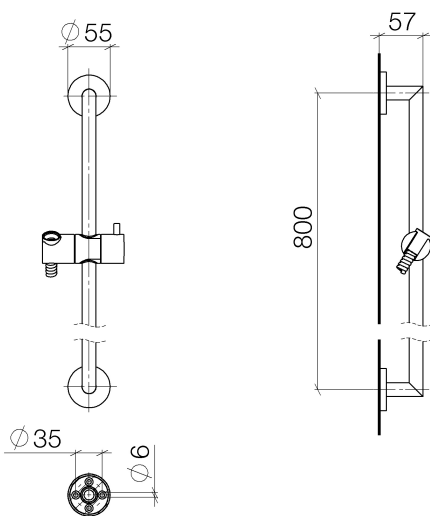

Bathtub - Meta
Slide bar set - polished chrome
Article number: 26 413 625-00

- Slide bar
- Hole diameter 18 mm
- Flange diameter 2-1/8"
- Center to center 31-1/2"
- Metal shower hose 68-7/8" with anti-twist device
- Shower hose connection 3/8"
- NOTE: Hand shower sold separately. Please see hand shower options under the miscellaneous articles section of each series.

polished chrome

Dimensional drawing

All dimensions in mm / inch = mm x 0,0394

Bathtub - Meta
Slide bar set - polished chrome
Article number: 26 413 625-00

Bathtub - Meta
Slide bar set - polished chrome
Article number: 26 413 625-00

Recommended article

35 080 970-90 0010
Rough-in adapter -

28 450 625-00
Wall elbow - polished chrome

Bathtub - Meta
Slide bar set - polished chrome
Article number: 26 413 625-00

Spare parts list

Number	Item Number	Designation	Number of units
1	05 17 62 500 00 90	fixing set	2
2	09 14 10 032 90	seal	2
3	08 27 62 500-00	rosette	2
4	05 28 22 590 01-00	bar	1
5	12 580 970-00	Slider - polished chrome	1
6	28 322 970-00	Metal shower hose 1/2" x 3/8" x 68-7/8" - polished chrome	1