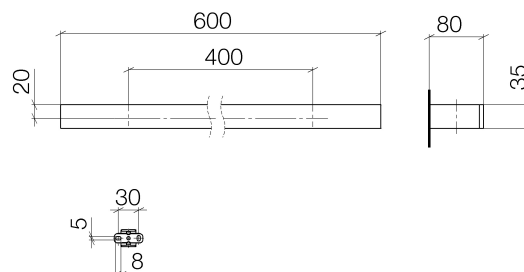

Product specifications

- gauge 400 mm
- width 600mm
- height 35 mm
- 80 mm projection

Surfaces

- | | |
|-----------------|-------------|
| • chrome | 83060780-00 |
| • platinum matt | 83060780-06 |
| • platinum | 83060780-08 |
| • Cyprum | 83060780-49 |

Exploded assembly drawing

Order quantity

No.	Article number	Name	Installation quantity
1	0517207180090	fixing set	2
2	0431110040090	pin	2