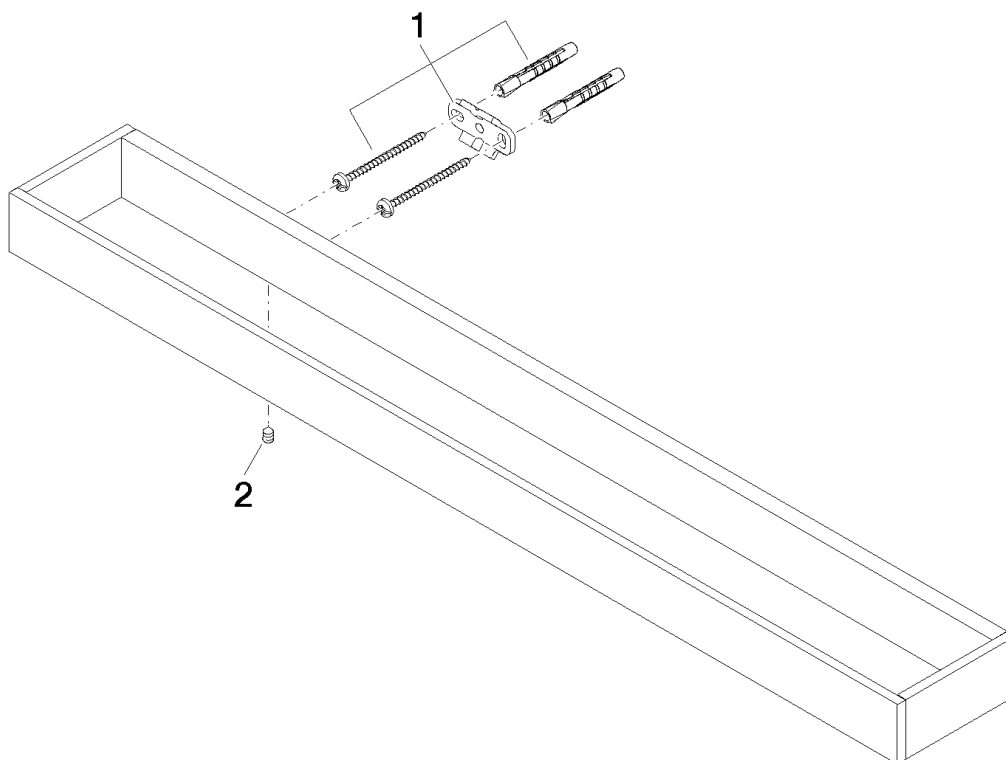

Product specifications

- gauge 400 mm
- width 600mm
- height 35 mm
- 80 mm projection

Surfaces

- | | |
|-----------------|-------------|
| • chrome | 83060780-00 |
| • platinum matt | 83060780-06 |
| • platinum | 83060780-08 |
| • Cyprum | 83060780-49 |

Exploded assembly drawing

Order quantity

No.	Article number	Name	Installation quantity
1	0517207180090	fixing set	2
2	0431110040090	pin	2