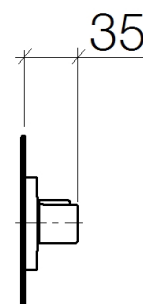

### Product specifications

- Flange 2-3/8" x 2-3/8"

### Accessories required

- Rough for wall valve counter-clockwise closing 3/4"; 35 678 970

**Exploded assembly drawing**

**Order quantity**

<b>No.</b>	<b>Article number</b>	<b>Name</b>	<b>Installation quantity</b>
1	092097030ff	handle	1
2	09121200590	fixing cap	1
3	091212043ff	base	1
4	09141001790	seal	1
5	0431110040090	pin	1
6	092798014ff	rosette	1
7	09210215190	sleeve	1
8	9090031280090	top	1