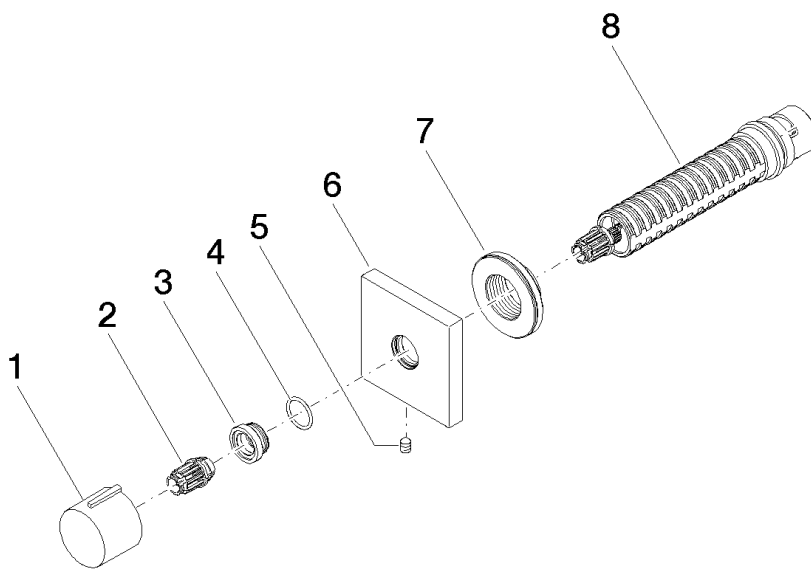

### Product specifications

- Flange 2-3/8" x 2-3/8"

### Surfaces

- chrome 36316980-00
- matt platinum 36316980-06

### Accessories required

- Rough for wall valve counter-clockwise closing 3/4"; 35 678 970

**Exploded assembly drawing**

**Order quantity**

<b>No.</b>	<b>Article number</b>	<b>Name</b>	<b>Installation quantity</b>
1	092097030ff	handle	1
2	09121200590	fixing cap	1
3	091212043ff	base	1
4	09141001790	seal	1
5	0431110040090	pin	1
6	092798014ff	rosette	1
7	09210215190	sleeve	1
8	9090031280090	top	1