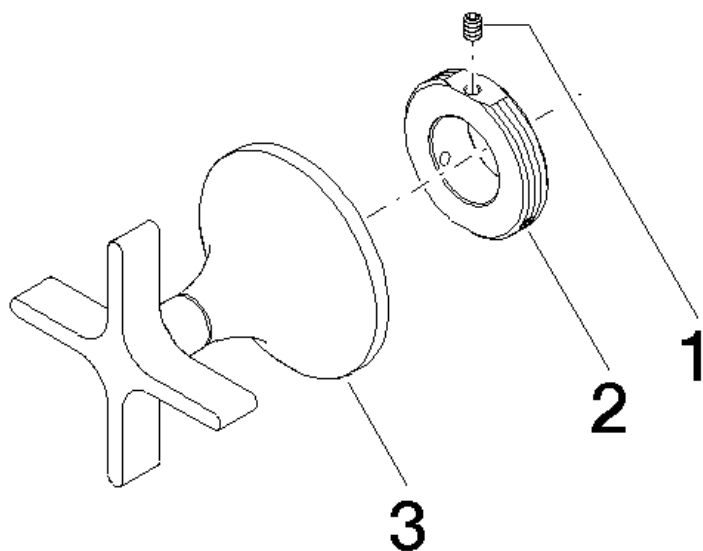

Product specifications

- rosette Ø 60 mm

Surfaces

- chrome 36310809-00
- platinum matt 36310809-06
- 36310809-99

Accessories required

- Wall valve clockwise closing 1/2"; 35 621 970
- Wall valve clockwise closing 3/4"; 35 622 970

Exploded assembly drawing

Order quantity

No.	Article number	Name	Installation quantity
1	09311100890	pin	1
2	09210216390	disc	1
3	90208001400ff	handle	1