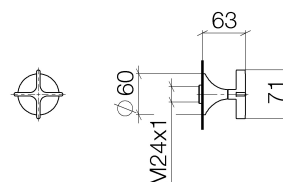

Product specifications

- rosette Ø 60 mm

Surfaces

- chrome 36310809-00
- platinum matt 36310809-06
- 36310809-99

Accessories required

- Wall valve clockwise closing 1/2"; 35 621 970
- Wall valve clockwise closing 3/4"; 35 622 970

Exploded assembly drawing

Order quantity

No.	Article number	Name	Installation quantity
1	09311100890	pin	1
2	09210216390	disc	1
3	90208001400ff	handle	1