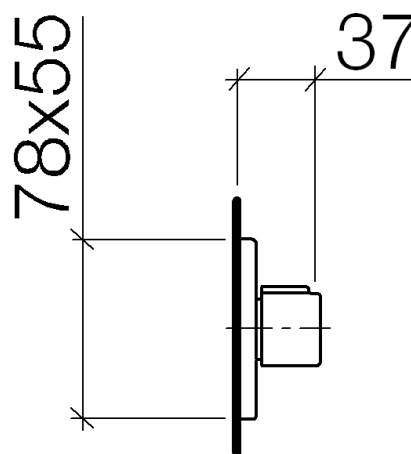

Product specifications

- Flange 3-1/8" x 2-1/8"

Surfaces

- chrome 36310710-00
- matt platinum 36310710-06

Accessories required

- Rough for wall valve clockwise-closing 1/2"; 35 621 970
- Rough for wall valve clockwise-closing 3/4"; 35 622 970

Exploded assembly drawing

Order quantity

No.	Article number	Name	Installation quantity
1	092771006ff	rosette	1
2	09311100790	pin	1
3	09141006390	seal	1
4	09160102590	ring	1
5	092102070ff	cover	1
6	092097030ff	handle	1
7	09300901090	key	1