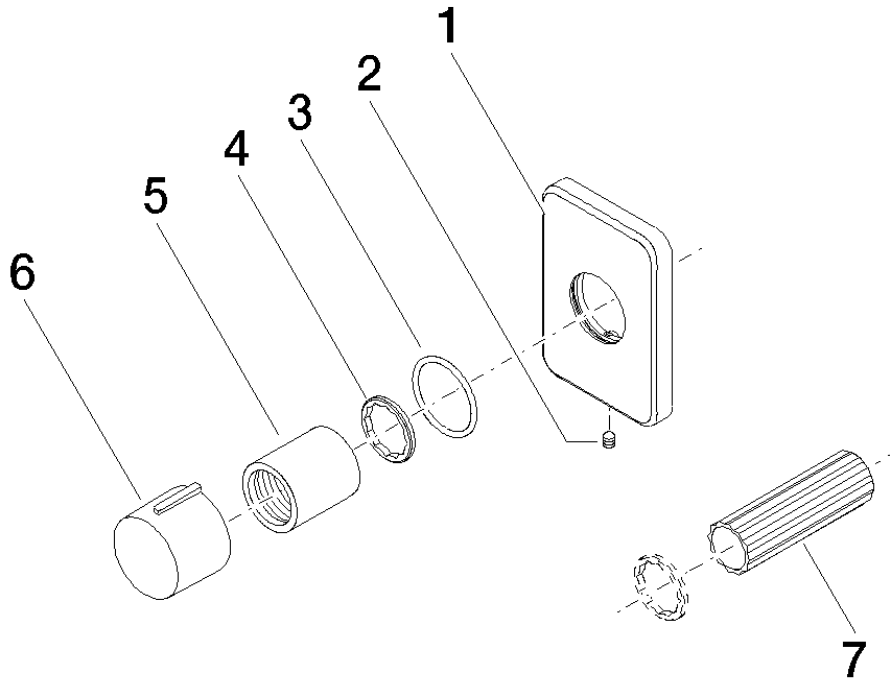

Product specifications

- Flange 3-1/8" x 2-1/8"

Surfaces

- chrome 36310710-00
- matt platinum 36310710-06

Accessories required

- Rough for wall valve clockwise-closing 1/2"; 35 621 970
- Rough for wall valve clockwise-closing 3/4"; 35 622 970

Exploded assembly drawing

Order quantity

No.	Article number	Name	Installation quantity
1	092771006ff	rosette	1
2	09311100790	pin	1
3	09141006390	seal	1
4	09160102590	ring	1
5	092102070ff	cover	1
6	092097030ff	handle	1
7	09300901090	key	1