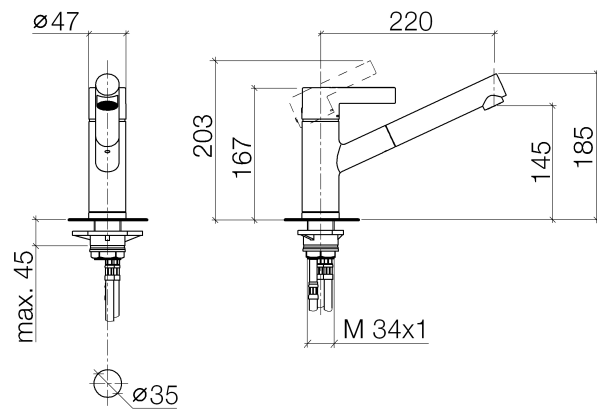

Kitchen

eno Single-lever mixer with pull-out spout

Article number: 33840760ff0010

Product specifications

• 8-5/8" Projection

- Swivel spout 130°
- Areated stream
- Total height 6-5/8"
- Height to aerator/spout outlet 5-3/4"
- 1-3/8" hole diameter
- 2x 10 mm flexible supply lines including 3/8" US adapters
- fabric braided spray hose 59"
- Water flow rate limited to max. 1.5 gpm
- low lead compliant

(ADA)

Combination with hand spray set or profi hand spray set not possible.

Internal backflow preventer.

Kitchen

eno Single-lever mixer with pull-out spout

Article number: 33840760ff0010

Surfaces

- chrome 33840760-000010
- matt platinum 33840760-060010

Exploded assembly drawing

Order quantity

No.	Article number	Name	Installation quantity
1	092076001ff	handle	1
2	09312010990	plug	1
3	09311103090	pin	1
4	092830012ff	cover	1
5	09141010290	seal	1
6	09240427090	nut	1
7	09141003190	seal	1
8	0428101480090	accessories	1
9	9015050620090	cartridge	1
10	091976001ff	sleeve	1
11	09184009990	sleeve	1
12	04300205900ff	hose	1
13	09230103990	insert	1
14	04121110600ff	shower	1
15	09141000190	seal	1
16	0930301132090	screw	1
17	09141502990	ring	2
18	09281014490	ring	1
19	09141003490	seal	1
20	092776001ff	rosette	1
21	0430040180090	hose	2
22	0423100440290	fixing set	1
23	09184009090	sleeve	1
24	0430040290090	hose	1
25	0421500050090	accessories	1
26	04240422200ff	adaptor	1
27	04233003101-07	threaded connector	2
28	09240422210ff	adaptor	2
29	09230109690	back-flow preventer	1

Kitchen

eno Single-lever mixer with pull-out spout

Article number: 33840760ff0010

30	09142001990	seal	1
31	09300903190	key	1

Flow rate chart