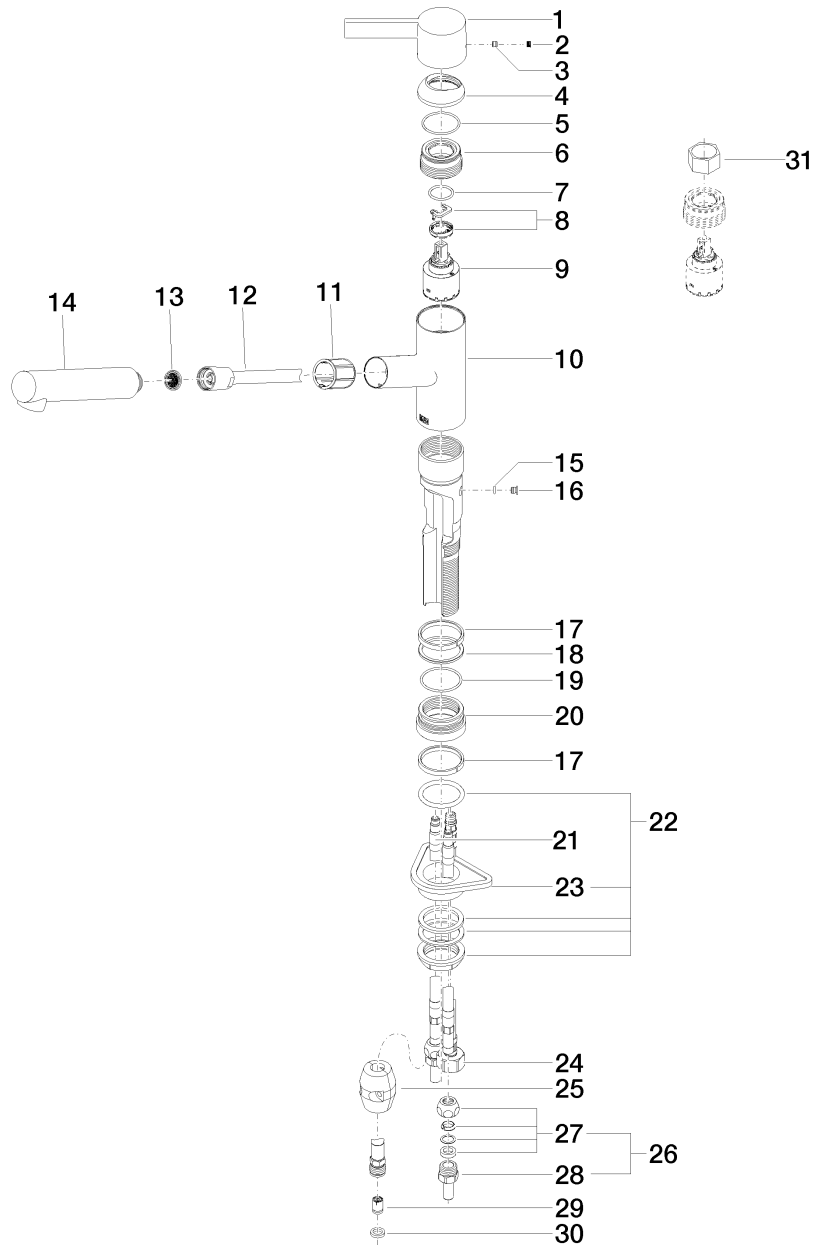

Kitchen

eno Single-lever mixer with pull-out spout

Article number: 33840760ff0010

Product specifications

• 8-5/8" Projection

- Swivel spout 130°
- Areated stream
- Total height 6-5/8"
- Height to aerator/spout outlet 5-3/4"
- 1-3/8" hole diameter
- 2x 10 mm flexible supply lines including 3/8" US adapters
- fabric braided spray hose 59"
- Water flow rate limited to max. 1.5 gpm
- low lead compliant

(ADA)

Combination with hand spray set or profi hand spray set not possible.

Internal backflow preventer.

Kitchen

eno Single-lever mixer with pull-out spout

Article number: 33840760ff0010

Surfaces

- chrome 33840760-000010
- matt platinum 33840760-060010

Exploded assembly drawing

Order quantity

No.	Article number	Name	Installation quantity
1	092076001ff	handle	1
2	09312010990	plug	1
3	09311103090	pin	1
4	092830012ff	cover	1
5	09141010290	seal	1
6	09240427090	nut	1
7	09141003190	seal	1
8	0428101480090	accessories	1
9	9015050620090	cartridge	1
10	091976001ff	sleeve	1
11	09184009990	sleeve	1
12	04300205900ff	hose	1
13	09230103990	insert	1
14	04121110600ff	shower	1
15	09141000190	seal	1
16	0930301132090	screw	1
17	09141502990	ring	2
18	09281014490	ring	1
19	09141003490	seal	1
20	092776001ff	rosette	1
21	0430040180090	hose	2
22	0423100440290	fixing set	1
23	09184009090	sleeve	1
24	0430040290090	hose	1
25	0421500050090	accessories	1
26	04240422200ff	adaptor	1
27	04233003101-07	threaded connector	2
28	09240422210ff	adaptor	2
29	09230109690	back-flow preventer	1

Kitchen

eno Single-lever mixer with pull-out spout

Article number: 33840760ff0010

30	09142001990	seal	1
31	09300903190	key	1

Flow rate chart