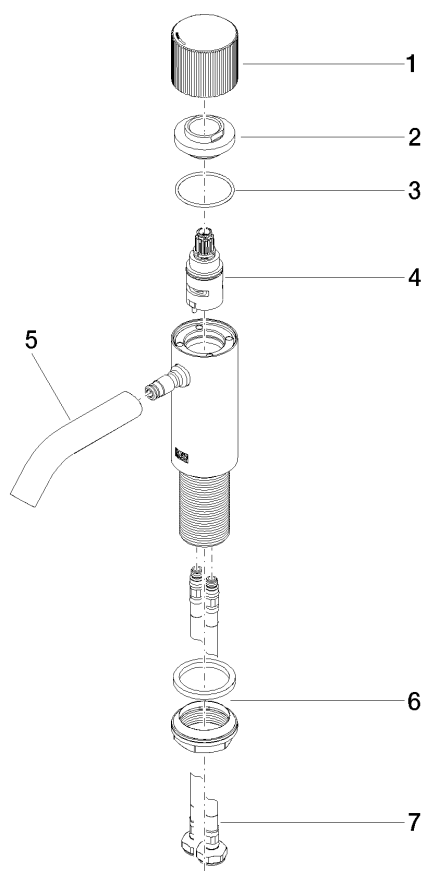

META Single-lever basin mixer, without pop-up waste 125mm
Article number: 33526664

META Single-lever basin mixer, without pop-up waste 125mm
Article number: 33526664

Exploded assembly drawing

META Single-lever basin mixer, without pop-up waste 125mm

Article number: 33526664

Order quantity

No.	Article number	Name	Installation quantity
1	092066019ff	handle	1
2	092404340ff	nut	1
3	09141003490	seal	1
4	9090031690090	top	1
5	90110620600ff	spout	1
6	0423100440790	fixing set	1
7	0430041000090	hose	2

Flow rate chart