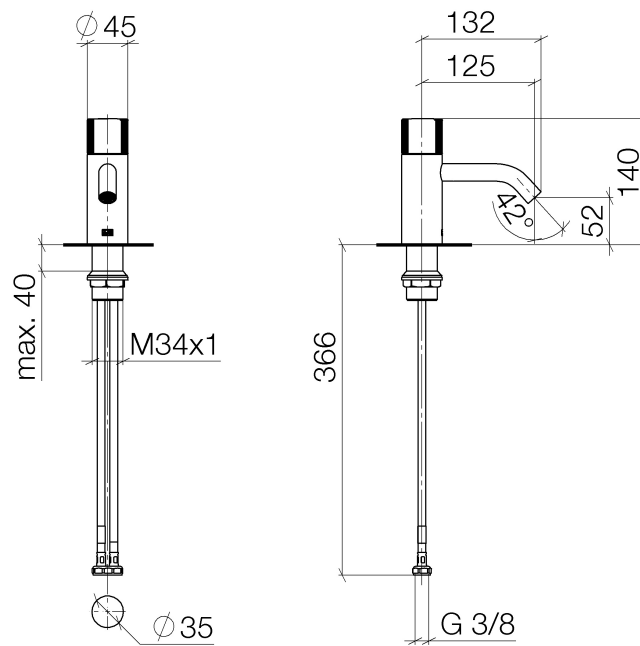

META Single-lever basin mixer, without pop-up waste 125mm
Article number: 33526664

META Single-lever basin mixer, without pop-up waste 125mm
Article number: 33526664

Exploded assembly drawing

META Single-lever basin mixer, without pop-up waste 125mm

Article number: 33526664

Order quantity

No.	Article number	Name	Installation quantity
1	092066019ff	handle	1
2	092404340ff	nut	1
3	09141003490	seal	1
4	9090031690090	top	1
5	90110620600ff	spout	1
6	0423100440790	fixing set	1
7	0430041000090	hose	2

Flow rate chart