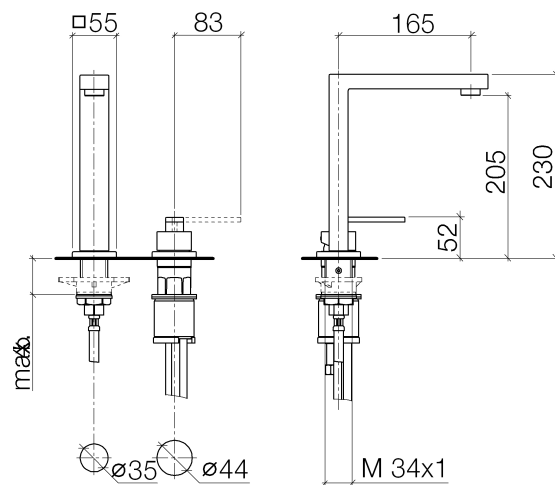

**Product specifications**

- **165 mm projection**
- pivotable spout 360°
- air-enriched flow
- height of mixer 230 mm
- height up to laminar flow regulator 205 mm
- individual rosette 55 x 55 mm
- hole diameter spout 35 mm
- single-lever mixer hole diameter 44 mm
- max. flow 8 l/min at 3 bar flow pressure
- lead-free

**Operating unit can be positioned freely.**

**Surfaces**

- chrome 32805680-00
- platinum matt 32805680-06

**Exploded assembly drawing**

Kitchen

**Lot BAR TAP Two-hole mixer with individual rosettes**

Article number: 32805680

**Order quantity**

<b>No.</b>	<b>Article number</b>	<b>Name</b>	<b>Installation quantity</b>
1	90110619204ff	spout	1
2	90230102901ff	aerator	1
3	0423100440190	fixing set	1
4	90277802300ff	rosette	1
5	09303005790	screw	1
6	09301102890	disc	1
7	09141007790	seal	1
8	0424041661090	nipple	1
9	09142000290	seal	1
10	90207804000ff	handle	1
11	092404142ff	nut	1
12	09141003790	seal	1
13	0428101480090	accessories	1
14	9015050610090	cartridge	1
15	0930011001090	sleeve	1
16	092778007ff	rosette	1
17	0430110380290	fixing set	1
18	09311101190	pin	1
19	09184007990	sleeve	1
20	0430040450090	hose	2
21	0430040190090	hose	1

**Flow rate chart**