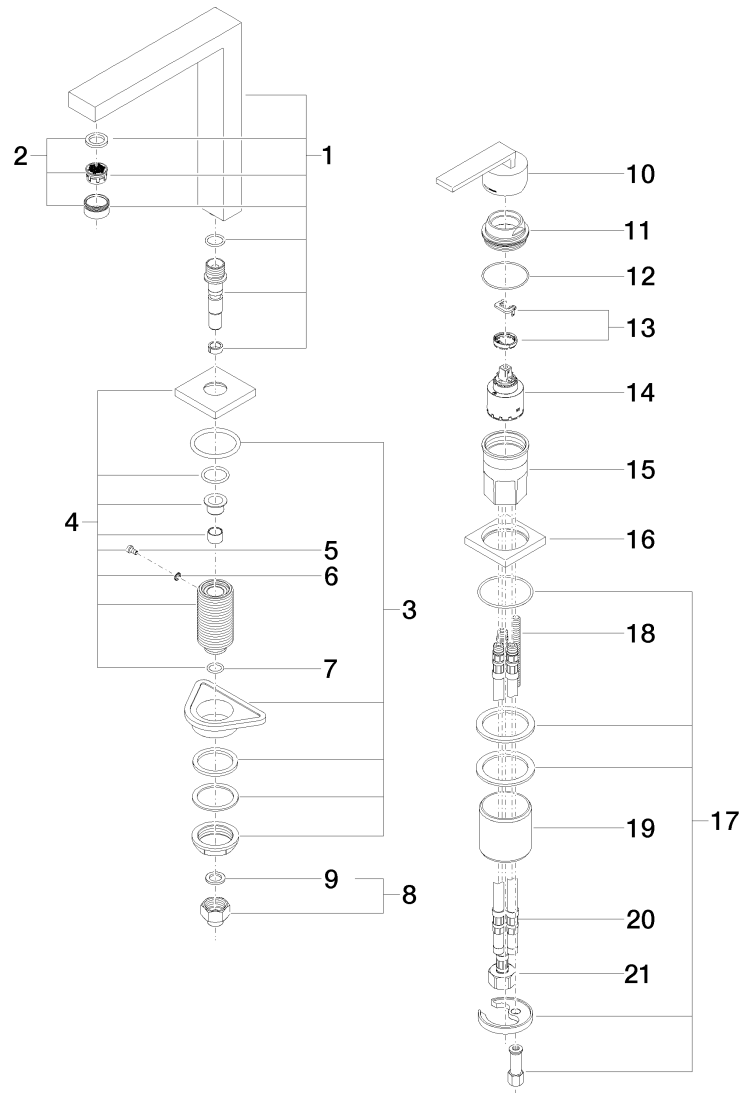

**Product specifications**

- **165 mm projection**
- pivotable spout 360°
- air-enriched flow
- height of mixer 230 mm
- height up to laminar flow regulator 205 mm
- individual rosette 55 x 55 mm
- hole diameter spout 35 mm
- single-lever mixer hole diameter 44 mm
- max. flow 8 l/min at 3 bar flow pressure
- lead-free

**Operating unit can be positioned freely.**

**Surfaces**

- chrome 32805680-00
- platinum matt 32805680-06

**Exploded assembly drawing**

Kitchen

**Lot BAR TAP Two-hole mixer with individual rosettes**

Article number: 32805680

**Order quantity**

<b>No.</b>	<b>Article number</b>	<b>Name</b>	<b>Installation quantity</b>
1	90110619204ff	spout	1
2	90230102901ff	aerator	1
3	0423100440190	fixing set	1
4	90277802300ff	rosette	1
5	09303005790	screw	1
6	09301102890	disc	1
7	09141007790	seal	1
8	0424041661090	nipple	1
9	09142000290	seal	1
10	90207804000ff	handle	1
11	092404142ff	nut	1
12	09141003790	seal	1
13	0428101480090	accessories	1
14	9015050610090	cartridge	1
15	0930011001090	sleeve	1
16	092778007ff	rosette	1
17	0430110380290	fixing set	1
18	09311101190	pin	1
19	09184007990	sleeve	1
20	0430040450090	hose	2
21	0430040190090	hose	1

**Flow rate chart**