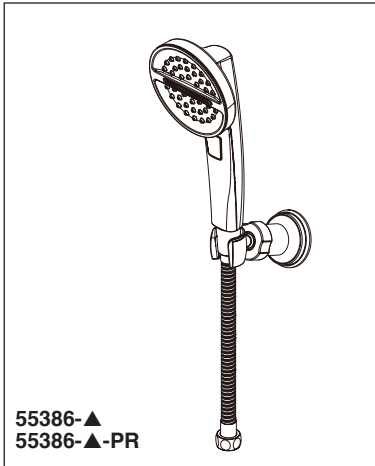

see what Delta can do™

WALL MOUNT HAND SHOWER

■ 3-Spray Setting Hand Shower

FEATURES:

- Touch-Clean® Nozzles
- Lumicoat™ Finish (-PR models only)
- Lumicoat™ Finishes easily wipe clean without cleaners and chemicals on the products most commonly touched areas

STANDARD SPECIFICATIONS:

- Max. flow rate 1.75 gpm @80 PSI, 6.6 L/min @ 550 kPa
- 60"- 82" (1524 mm - 2083 mm) stretchable metal hose
- Adjustable wall mount for hands-free showering
- Hand held shower with 3 spray settings
- Change spray modes with push button
- Push button activates pause – pause is a non-positive shut-off
- Certified dual check valves for backflow prevention
- Ball connector swivel angle is 40° (20° per side)
- Lumicoat™ is not applied to the shower hose

WARRANTY

- Parts and Finish – Lifetime limited warranty; or for commercial purchasers, 10 years for multi-family residential (apartments and condominiums) and 5 years for all other commercial uses, in each case from the date of purchase.
- Electronic Parts and Batteries (if applicable) – 5 years from the date of purchase; or for commercial purchasers, 1 year from the date of purchase. No warranty is provided on batteries.

COMPLIES WITH:

- ASME A112.18.1 / CSA B125.1 ◆
- EPA WaterSense®

Submitted Model No.: _____

Specific Features: _____