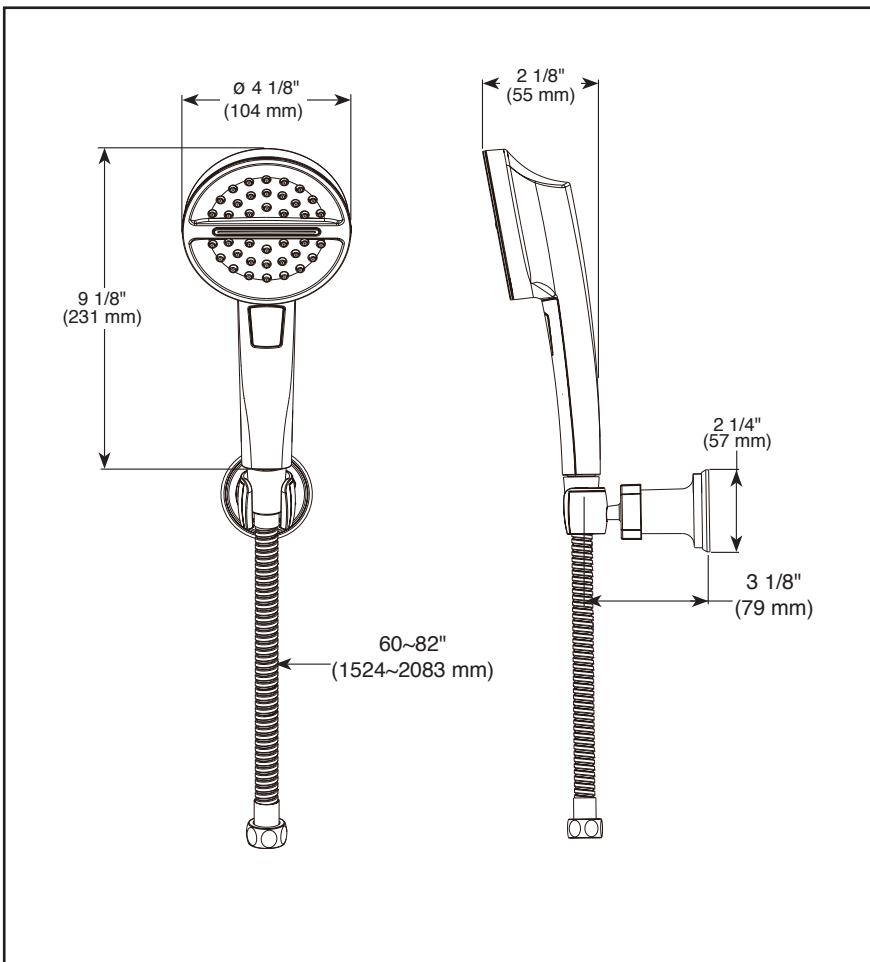

#### STANDARD SPECIFICATIONS:

- Max. flow rate 1.75 gpm @80 PSI, 6.6 L/min @ 550 kPa
- 60"- 82" (1524 mm - 2083 mm) stretchable metal hose
- Adjustable wall mount for hands-free showering
- Hand held shower with 3 spray settings
- Change spray modes with push button
- Push button activates pause – pause is a non-positive shut-off
- Certified dual check valves for backflow prevention
- Ball connector swivel angle is 40° (20° per side)
- Lumicoat™ is not applied to the shower hose

#### COMPLIES WITH:

- ASME A112.18.1 / CSA B125.1 ◆
- EPA WaterSense®

Submitted Model No.: \_\_\_\_\_

Specific Features: \_\_\_\_\_

▲ Designate proper finish suffix

◆ Your Delta Faucet handshower incorporates a backflow protection system that has been tested to be in compliance with ASME A112.18.3 and ASME A112.18.1 / CSA B125.1. It incorporates two certified check valves in series, which operate independently and are integral, non-serviceable parts of the wand assembly.