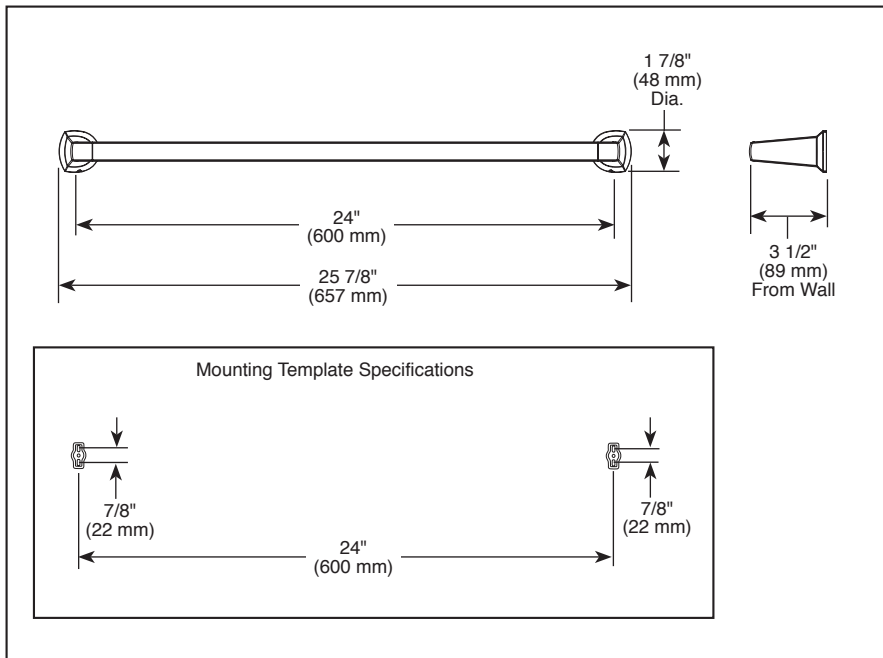

▲ Designate Proper Finish Suffix