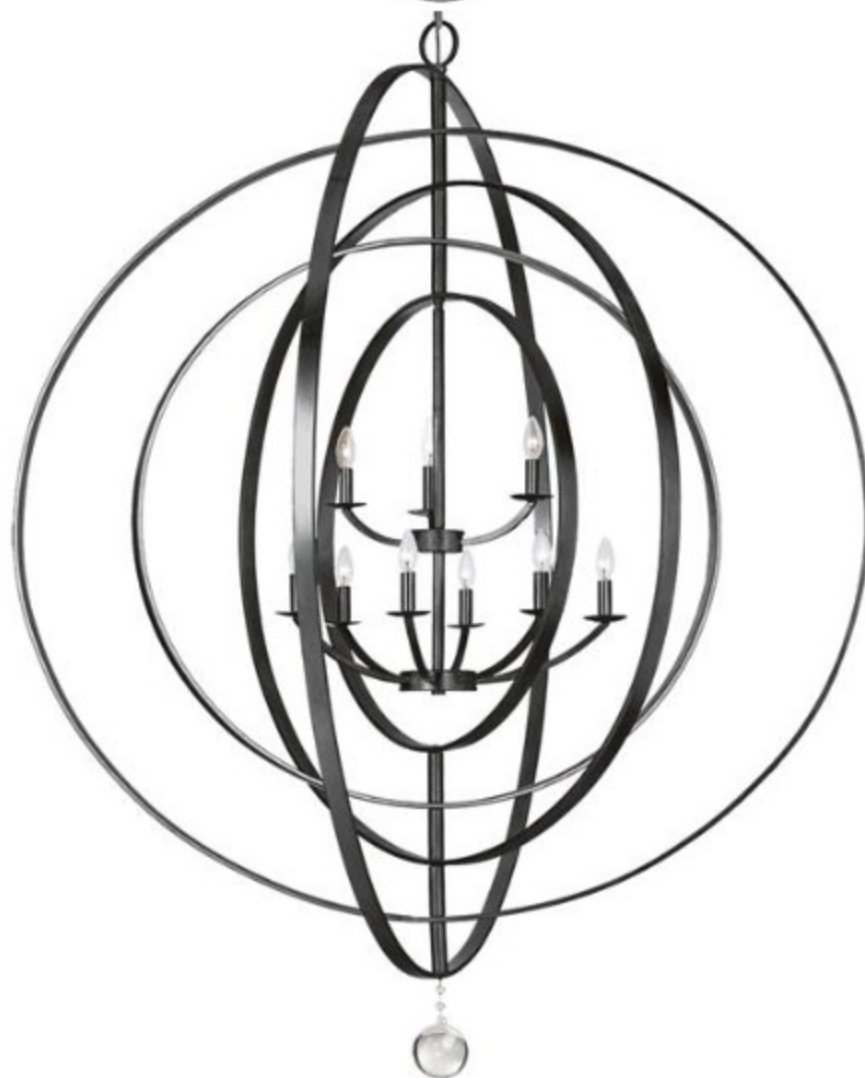

CRYSTORAMA

LUNA COLLECTION

587-MK

Product Name: Luna 9 Light Matte Black Chandelier

Dimensions: w48.00 x h58.50(in)

Total Number Lights: 9

External Lights: 9 + Y

Total Wattage: 540

Bulb Type: E12 Candelabra

Material: Steel

Finish: Matte Black

Canopy Size: W6" X H1"

Chain or Rod/Wire Length: 72/120

Item Weight: 40

Package Weight: 0