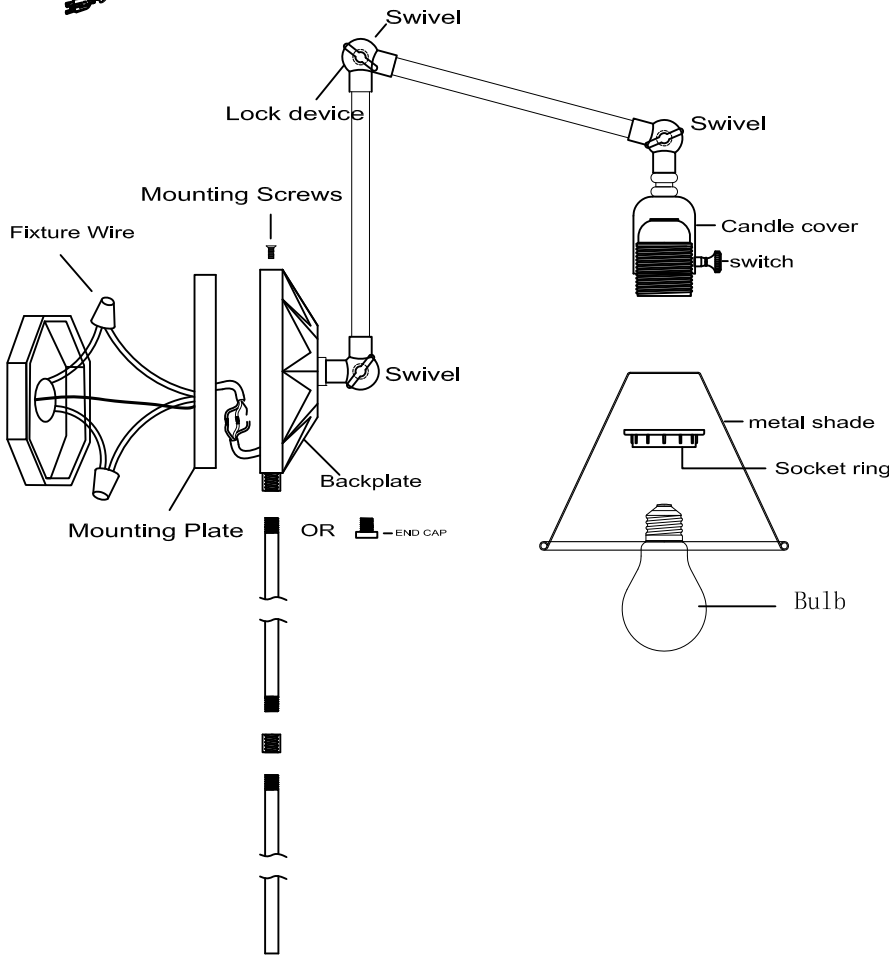

Hard-wired