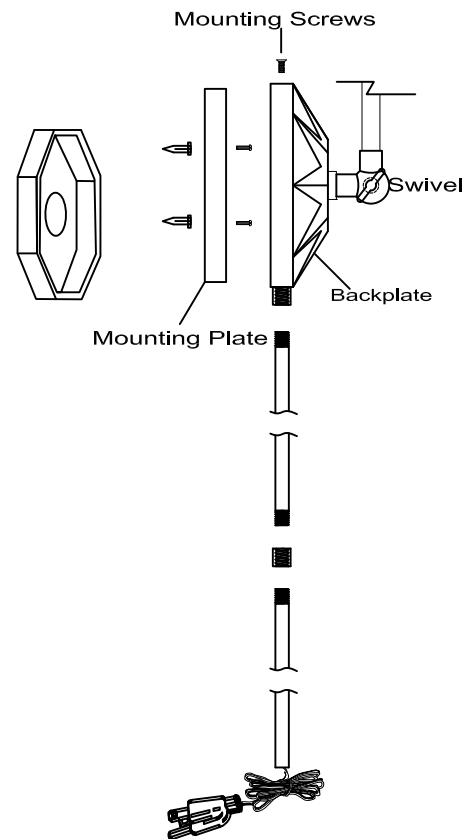

CRYSTORAMA

95 Cantiague Rock Road, Westbury NY 11590 | P:800.888.4470 | F:516.931.1254 | info@crystorama.com | CRYSTORAMA.com

MODEL#: MOR-8801-AG ASSEMBLY AND DRESSING INSTRUCTIONS

Showing overall
W13"
H7"

WARNING

Electrical Danger Turn Power Off

IMPORTANT
TURN OFF THE POWER AT THE MAIN FUSE OR CIRCUIT BREAKER BOX BEFORE STARTING INSTALLATION

You will need 1-MED.BULBS
60 watts Max
Bulbs not included
USE LED BULBS FOR EXTENDED USE

Hard-wired

Portable