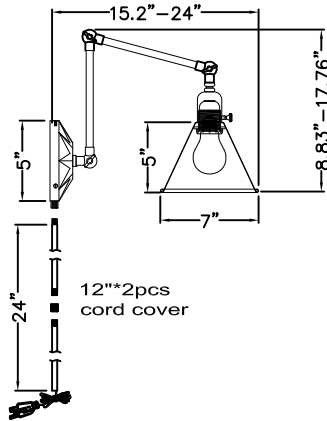

## MODEL#: MOR-8801-AG ASSEMBLY AND DRESSING INSTRUCTIONS

Showing overall  
W13"  
H7"

**WARNING**

Electrical Danger Turn Power Off

**IMPORTANT**  
TURN OFF THE POWER AT THE MAIN FUSE OR CIRCUIT BREAKER BOX BEFORE STARTING INSTALLATION