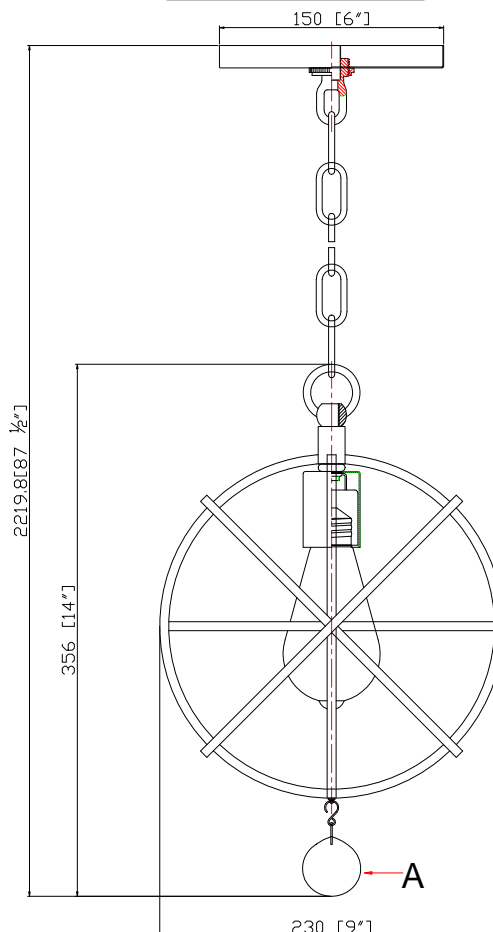

Electrical Danger Turn Power Off

All electrical components must be installed by a licensed electrician in accordance with the National Electric Code and the appropriate local electrical codes.

You will need 1 - Med.Bulb
Recommended 100Watts
Bulb not included

For Ceiling

For Hanging

A= (1X40mm Ball)X1

2015-03-26