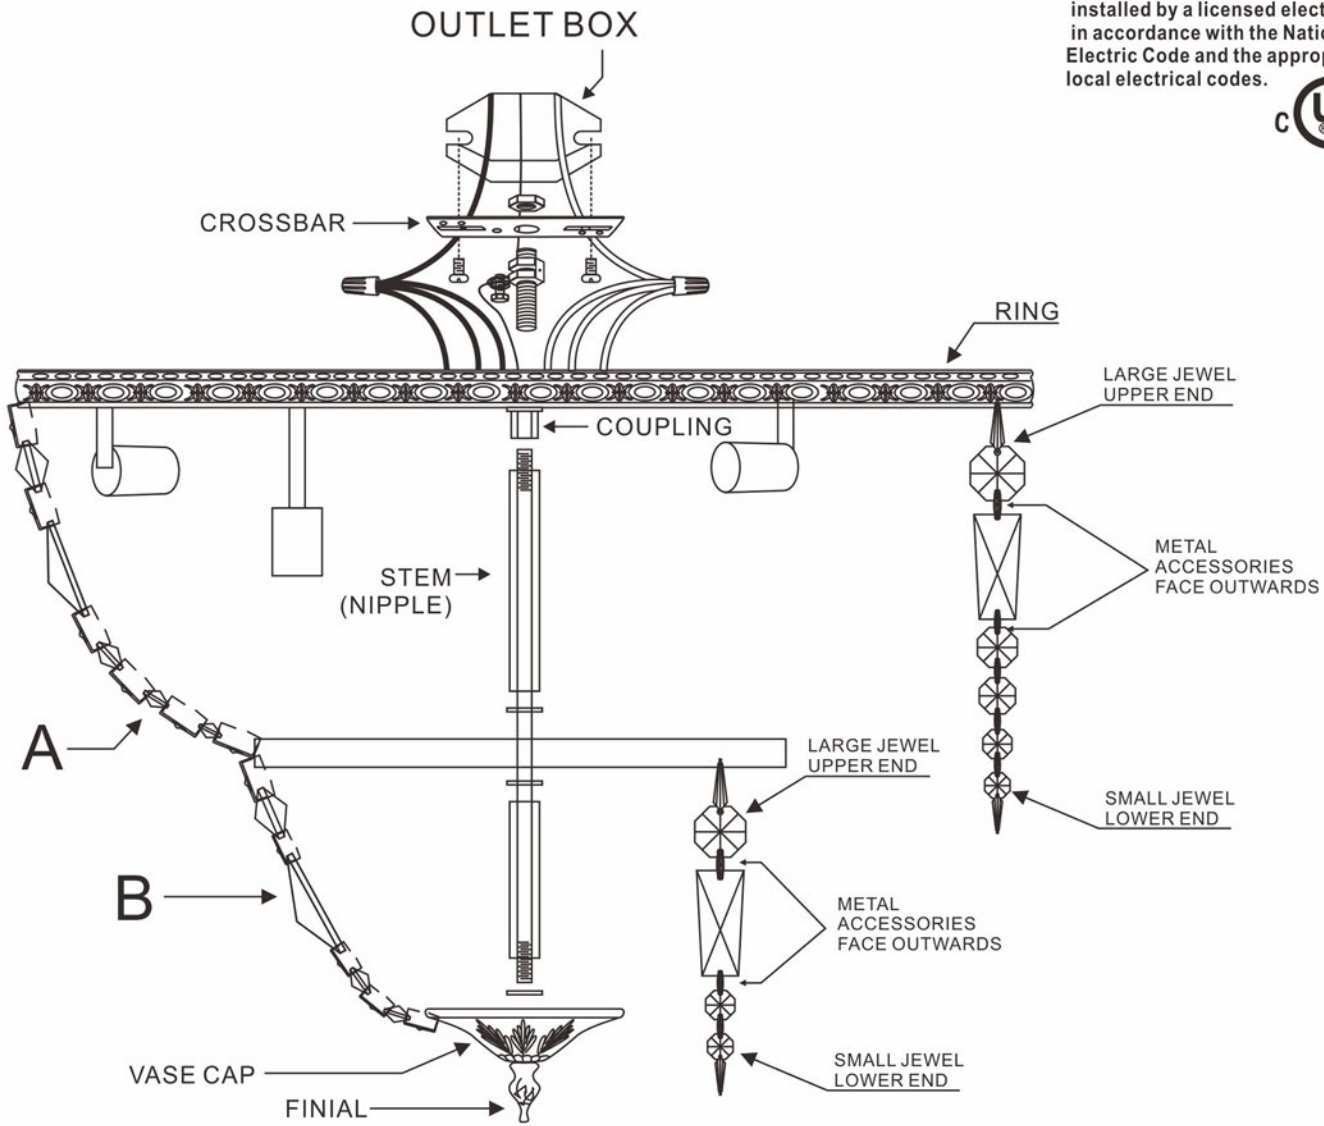

## MODEL#:718-EB-CL-S ASSEMBLY AND DRESSING INSTRUCTIONS

**WARNING:**

Electrical Danger Turn Power Off

All electrical components must be installed by a licensed electrician in accordance with the National Electric Code and the appropriate local electrical codes.

**Baguette:**

58mmx26mm

You will need 4 - Cand.Bulb  
 40 Watts Recommended  
 60 Watts Max  
 Bulb not included.

**A=** (30mm Jewel +58mm Baguette+ 22mm Jewel+20mm Jewel +16mm Jewel+14mm Jewel) x 42sets

**B=** (28mm Jewel+58mm Baguette+16mm Jewel+14mm Jewel) x 21sets