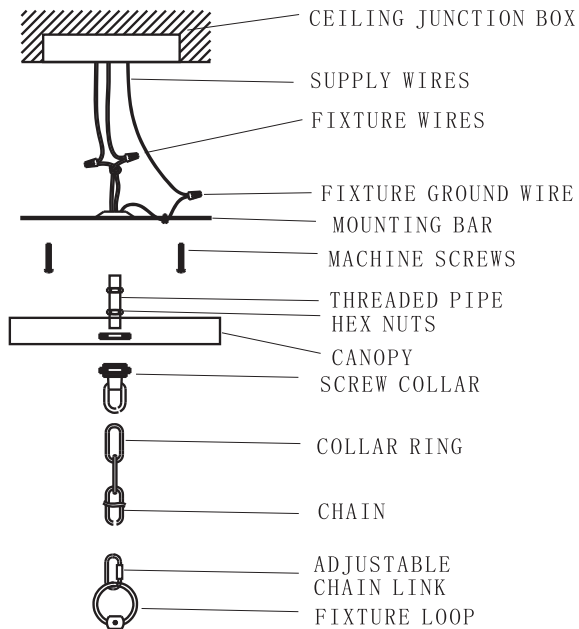

All electrical components must be installed by a licensed electrician in accordance with the National Electric Code and the appropriate local electrical codes.

**You will need 12- Cand. Bulb
 40 Watts Recommended
 Bulb not included.**

DROPS A= (10mm round ball 2pcs+80mm crystal ball) X 1Sets

2015-11