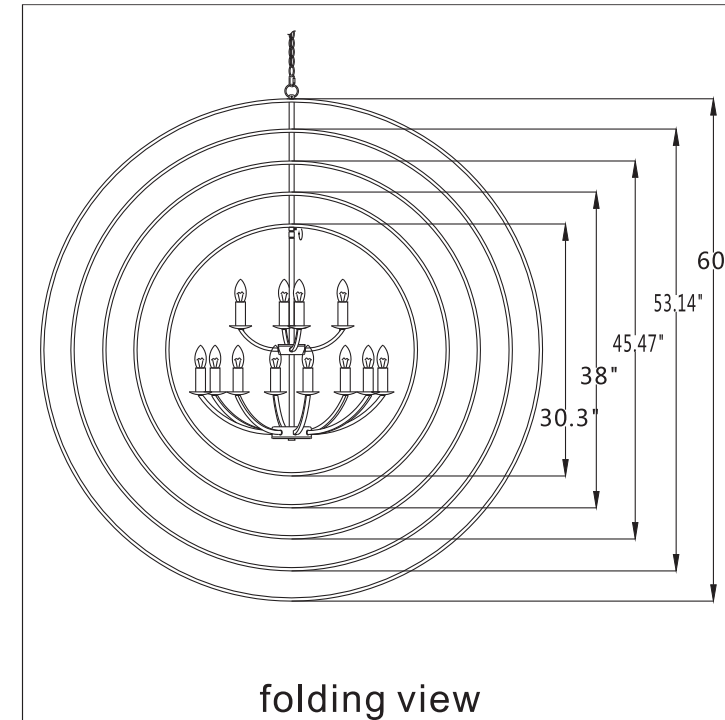

DROPS A= (10mm round ball 2pcs+80mm crystal ball) X 1Sets

2015-11