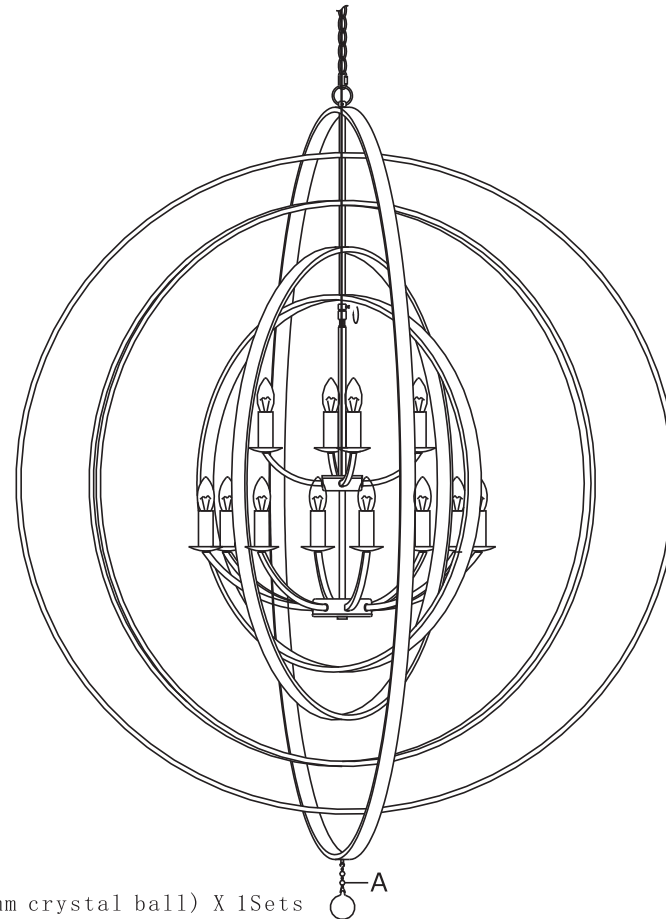

CRYST RAMA

1958

95 Cantiague Rock Road, Westbury NY 11590
 ph:516.931.9090 fax:516.931.1254
 info@crystorama.com • www.crystorama.com

MODEL#:590-EB-GA ASSEMBLY AND DRESSING INSTRUCTIONS

WARNING:

Electrical Danger Turn Power off

DROPS A= (10mm round ball 2pcs+80mm crystal ball) X 1Sets

2015-11