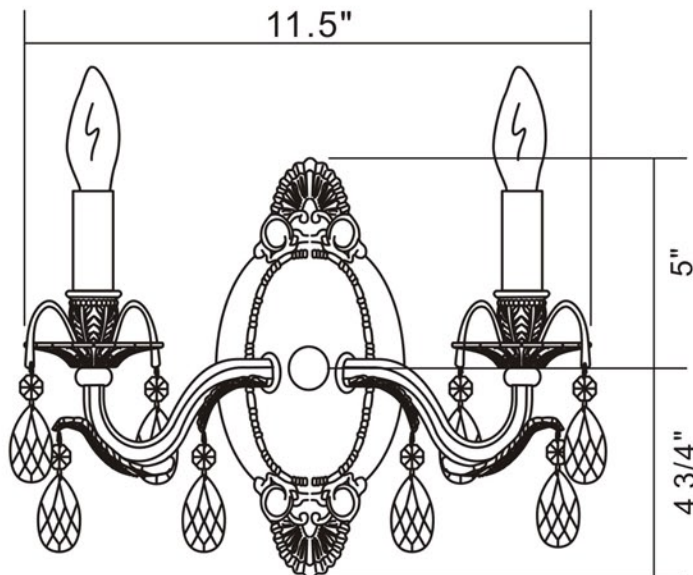

All electrical components must be installed by a licensed electrician in accordance with the National Electric Code and the appropriate local electrical codes.

You will need 2 - Cand. Bulb
 40 Watts Recommended
 60 Watts Max
 Bulb not included.

(14mm+50mm)*8sets

Front View

Side View