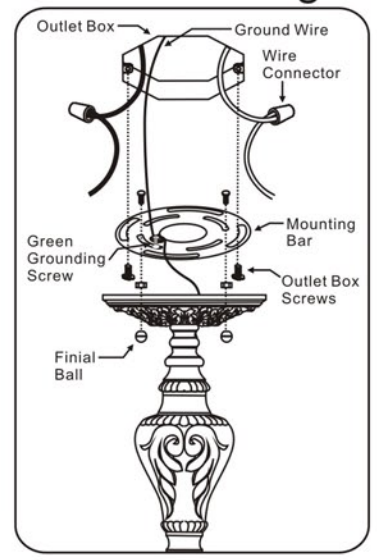

## ASSEMBLY AND DRESSING INSTRUCTIONS

**WARNING:**

Electrical Danger Turn Power Off

All electrical components must be installed by a licensed electrician in accordance with the National Electric Code and the appropriate local electrical codes.

### For Ceilinging

### ASSEMBLY STEPS:

- 1) C → B
- 2) D → B
- 3) A → B.C

A = (14mm+38mm) x 24sets