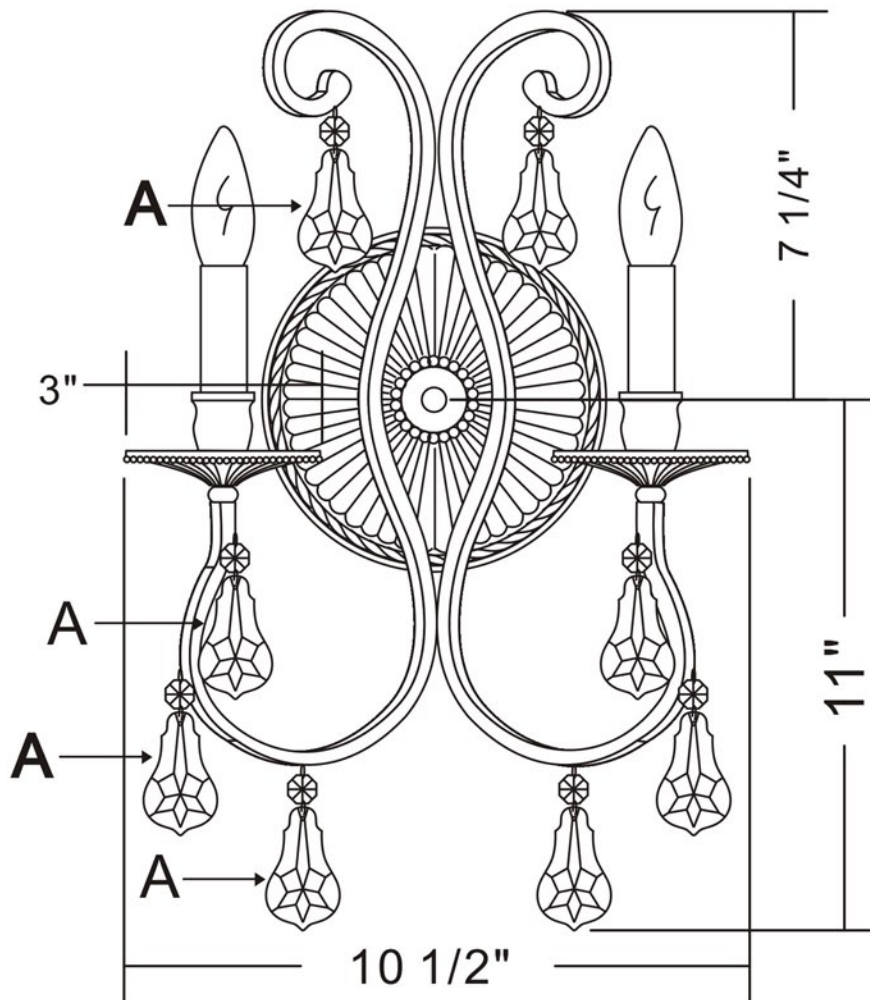

Turn Power Off

All electrical components must be installed by a licensed electrician in accordance with the National Electric Code and the appropriate local electrical codes.

Side View

Back Plate

You will need 2 - Cand. Bulb
40 Watts Recommended
60 Watts Max
Bulb not included.

A =  (14mm+63mm)*8sets