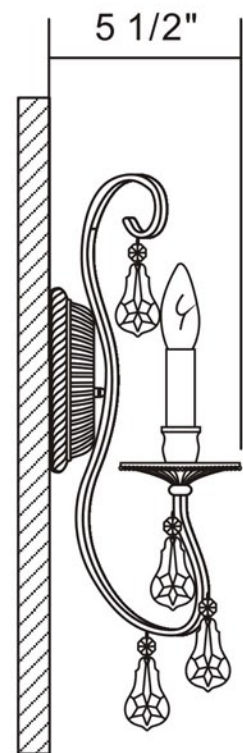

CRYST RAMA

1958

95 Cantiague Rock Road, Westbury NY 11590

ph:516.931.9090 fax: 516. 931.1254

info@crystorama.com www.crystorama.com

MODEL#:5012 ASSEMBLY AND DRESSING INSTRUCTIONS

WARNING:

Electrical Danger

Turn Power Off

All electrical components must be installed by a licensed electrician in accordance with the National Electric Code and the appropriate local electrical codes.

Side View

Back Plate

You will need 2 - Cand. Bulb
40 Watts Recommended
60 Watts Max
Bulb not included.

A =  (14mm+63mm)*8sets