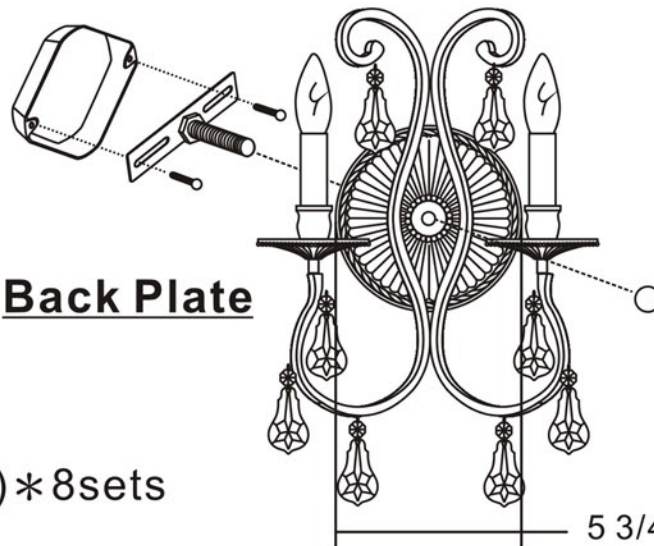

Turn Power Off

All electrical components must be installed by a licensed electrician in accordance with the National Electric Code and the appropriate local electrical codes.

Side View

Back Plate

You will need 2 - Cand. Bulb
40 Watts Recommended
60 Watts Max
Bulb not included.

A =  (14mm+63mm)*8sets