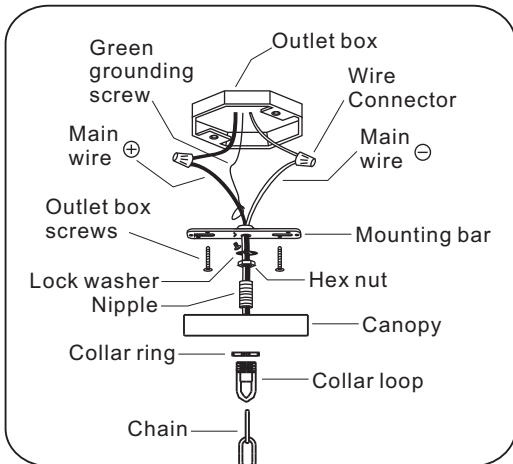

For Hanging