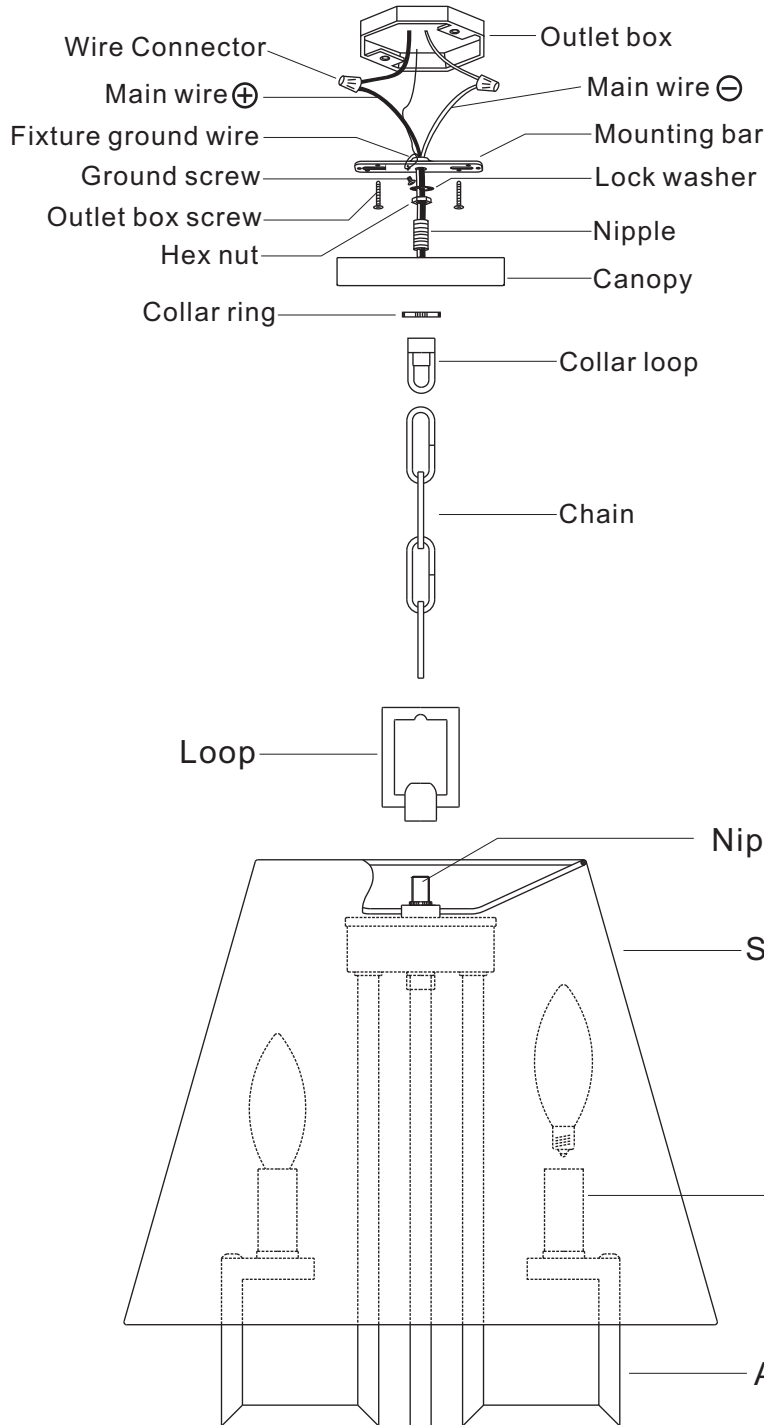

CRYSTORAMA

1958

95 Cantiague Rock Road, Westbury NY 11590
 ph:516.931.9090 fax:516.931.1254
 info@crystorama.com www.crystorama.com

MODEL#: 2254-PN
ASSEMBLY AND DRESSING INSTRUCTIONS

IMPORTANT

TURN OFF THE POWER AT THE MAIN FUSE OR CIRCUIT BREAKER BOX BEFORE STARTING INSTALLATION

 You will need 4-Cand.BULB
 40 watts Recommended
 60 watts Max
 Bulb not included