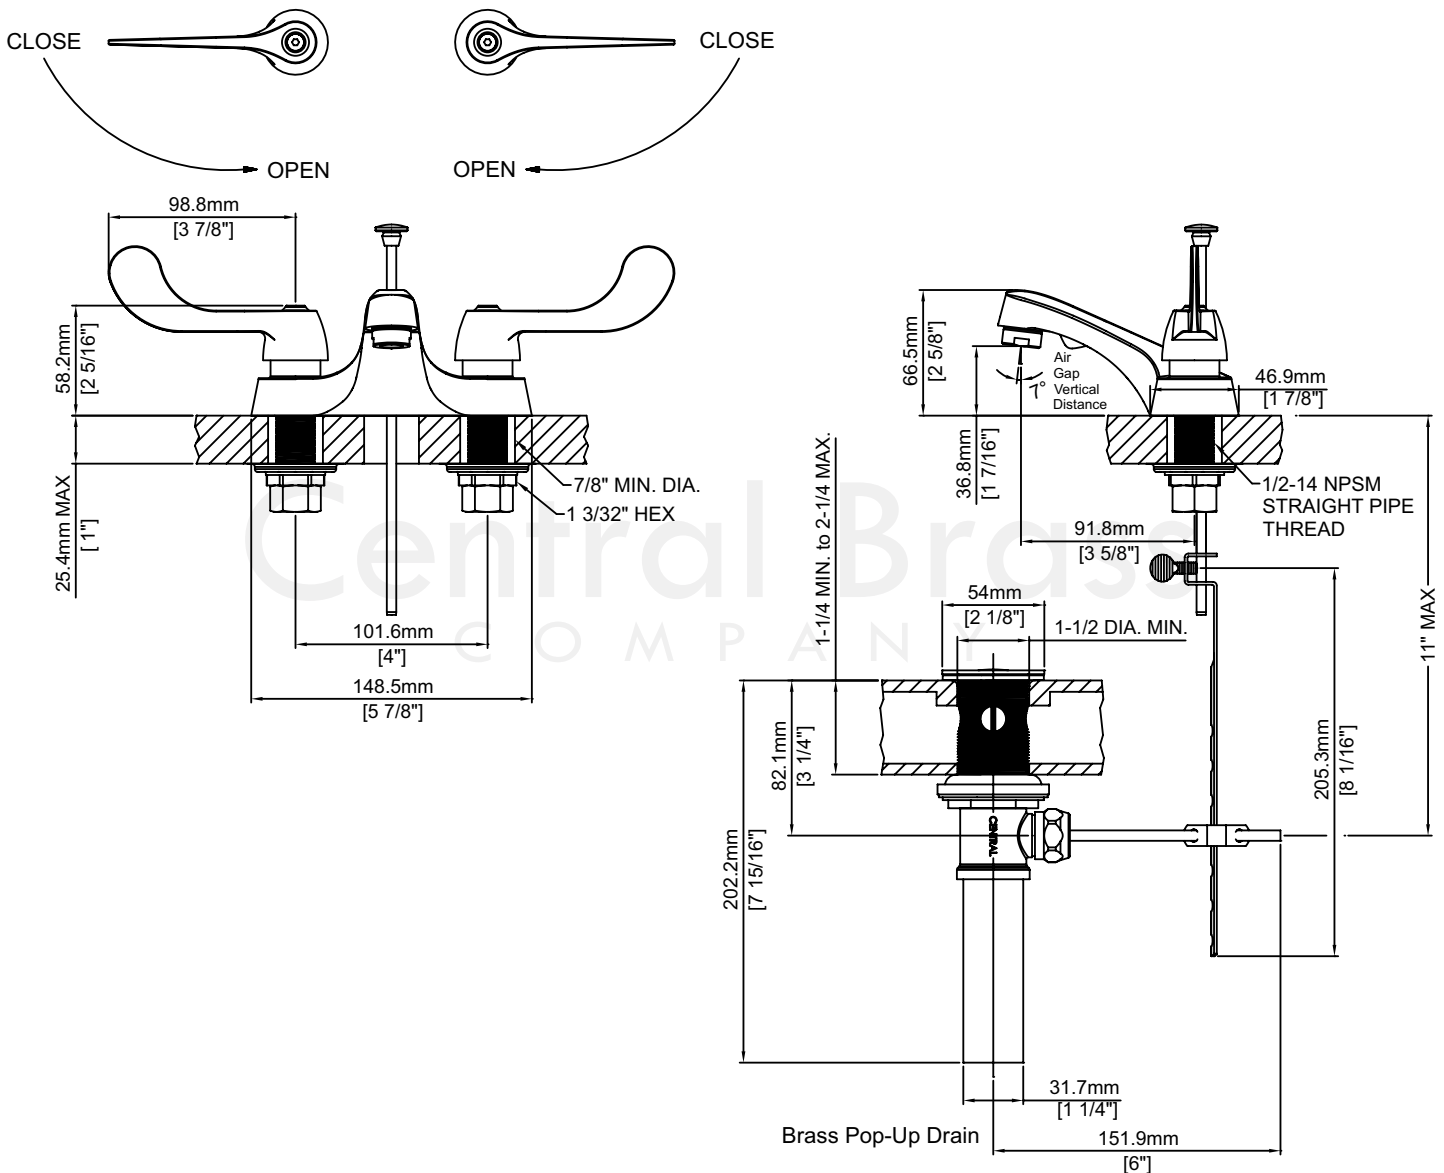

Model# 81137-DAELS

Two Handle Lavatory Faucet

FEATURES & SPECIFICATIONS

- 4" Wrist Blade Handles With Color-Coded Indexes
- Ceramic Disc Cartridges
- 3-Hole 4" Installation
- Brass Pop-Up Drain Assembly 1.5 GPM Flow Rate
- 1.5 GPM Flow Rate

Product Specifications subject to change without notice

Model# 81137-DAELS

Two Handle Lavatory Faucet

81137-DAELS/REV. 11 2016

Product Specifications subject to change without notice