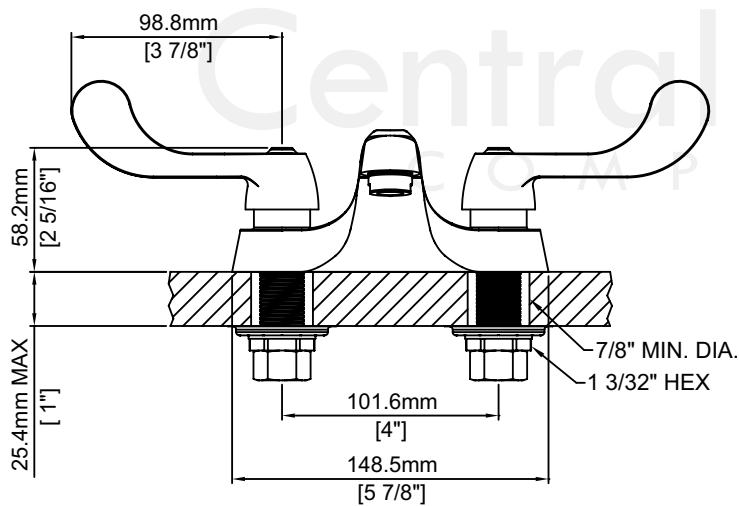

Model# 81137-AELS

Two Handle Lavatory Faucet

FEATURES & SPECIFICATIONS

- 4" Wrist Blade Handles With Color-Coded Indexes
- Ceramic Disc Cartridges
- 3-Hole 4" Installation
- 1.5 GPM Flow Rate
- 1.5 GPM Flow Rate

Model# 81137-AELS

Two Handle Lavatory Faucet

81137-AELS/REV. 11 2016

Product Specifications subject to change without notice