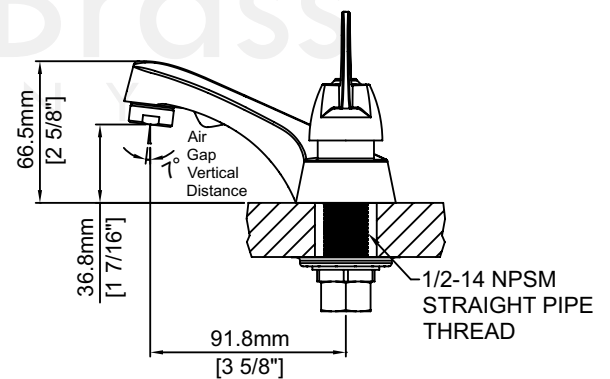

Model# 81137-AELS

Two Handle Lavatory Faucet

FEATURES & SPECIFICATIONS

- 4" Wrist Blade Handles With Color-Coded Indexes
- Ceramic Disc Cartridges
- 3-Hole 4" Installation
- 1.5 GPM Flow Rate
- 1.5 GPM Flow Rate

Model# 81137-AELS

Two Handle Lavatory Faucet

81137-AELS/REV. 11 2016

Product Specifications subject to change without notice