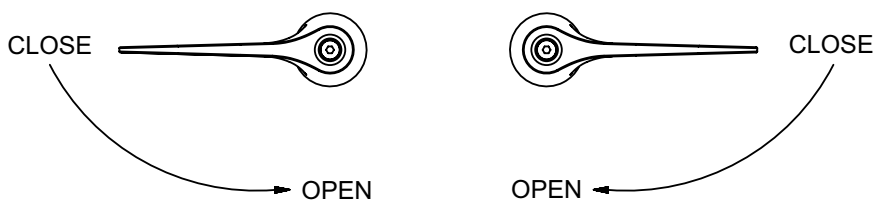

Model# 81137-AELS

Two Handle Lavatory Faucet

81137-AELS/REV. 11 2016

Product Specifications subject to change without notice