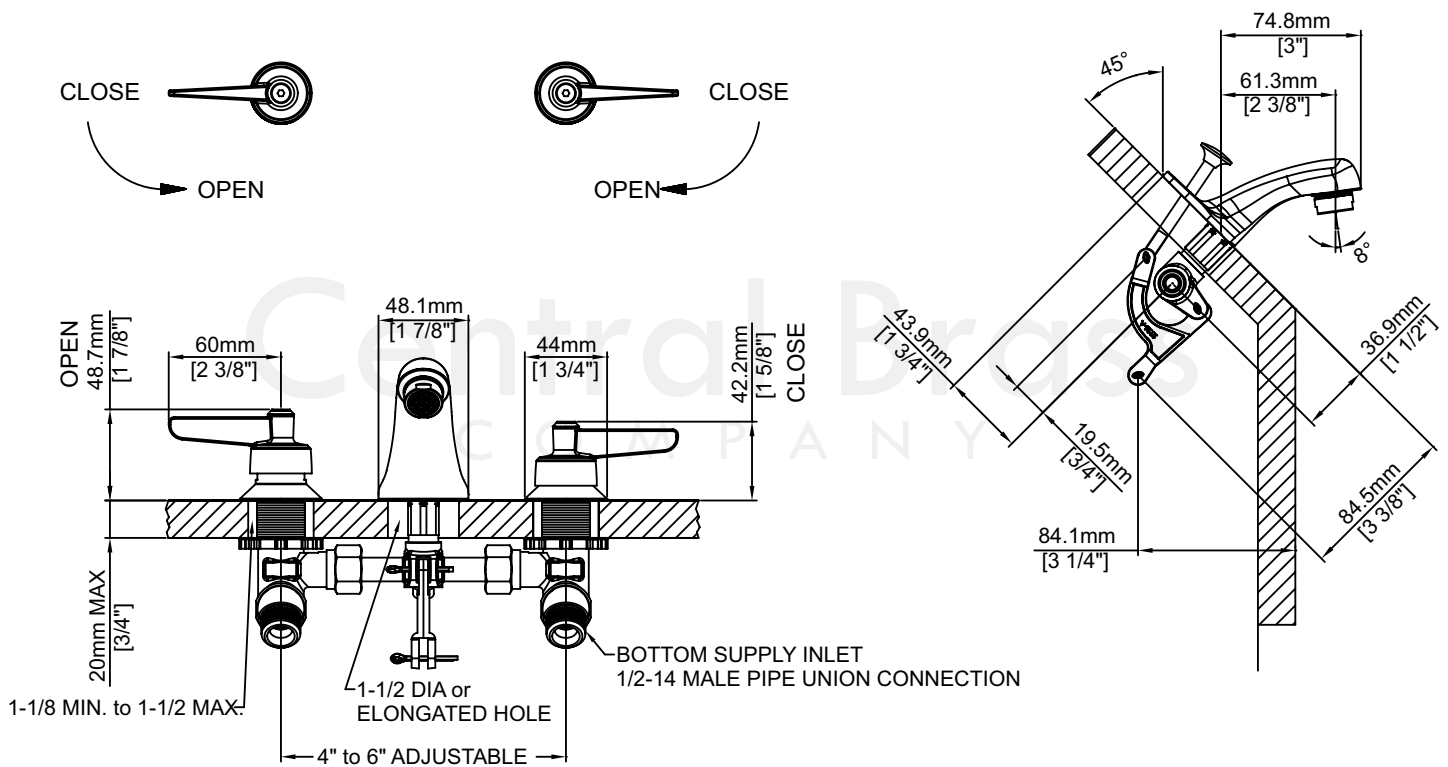

Model# 1178-LE

Two Handle Slant Back Lavatory Faucet

1178-LE/REV. 11 2016

Product Specifications subject to change without notice