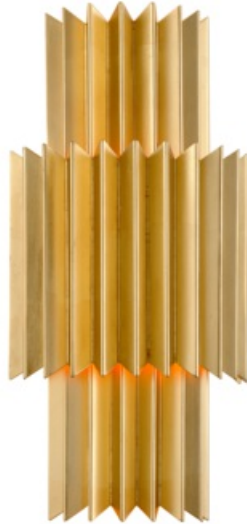

# Moxy

Product ID **311-13**

[Click to Show Price](#)

CORBETT LIGHTING

---

---

## DIMENSIONAL INFORMATION

Height

**19.75"**

ADA Compliant

**No**

Hanging Type

-

Canopy/Backplate

**4.25"W X 10.00"H**

Width

**9.50"**

Extension

**5.00"**

Top To Center

**9.88"**

Weight