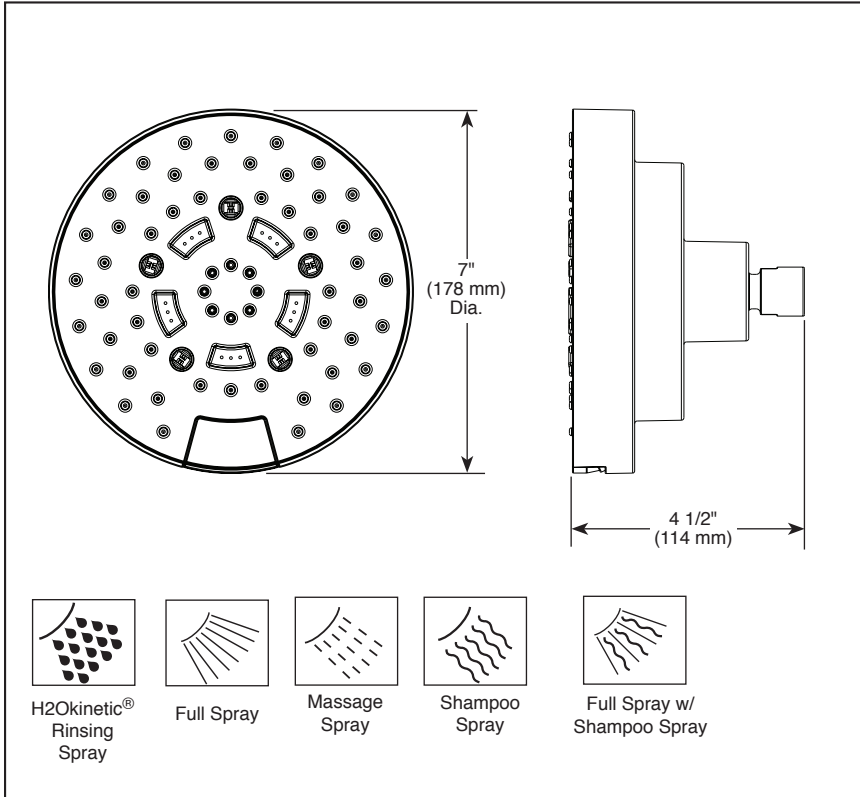

Submitted Model No.: _____

Specific Features: _____

▲ Designate finish suffix

BRIZO®

MULTI-FUNCTION SHOWERHEAD

■ 5-Function Showerhead Featuring
H₂Okinetic® Technology®

FEATURES:

- Touch-Clean® Nozzles
- H₂Okinetic® Technology

STANDARD SPECIFICATIONS:

- Max flow rate 1.75 gpm @ 80 psi, 6.6 L/min @ 550 kPa (87492)
- Max flow rate 2.5 gpm @ 80 psi, 9.5 L/min @ 550 kPa (87492-2.5)
- Showerhead has 1/2"-14 NPSM female connection
- Wrench flats for tightening
- Showerhead ball nut pivots, rotates and provides extra thread coverage
- Push button for spray selection
- Finished spray face matches shell finish