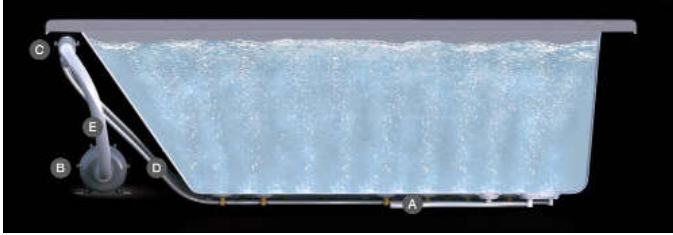

NYOKO 68" RESIN FREESTANDING TUB

Cat. No.
RTFSN68

L: 68-1/2"
W: 30-1/2"
H: 21-1/4"

Water depth: 16-5/8" to top of tub
Water depth: 13-5/8" to overflow

Features:

- ▶ Poly-resin blend is the same color throughout
- ▶ Available in gloss or matte finish
- ▶ No faucet holes
- ▶ Built-In Adjusters
- ▶ Built-in overflow slot
- ▶ Includes white pop-up drain
- ▶ Tub is thoroughly inspected before shipment
- ▶ IAPMO Certified
- ▶ **New:** Air jet system now available, more info on page 2

(Does not need bath supplies)

Gallon Capacity : 79
Shipping Weight: 416 lbs.
Empty Weight: 316 lbs.
Filled Weight: 976 lbs.

(Air jet configuration if system is added, more info on page 2.)

Dimensions of fixture are nominal and specifications subject to change without notice.

BATHTUB AIR JET KIT

Cat. No.
AIR KIT 1, AIR KIT 2

- A** AIR JET - Bottom air jets for maximum bubble action.
- B** BLOWER - The heart of the massage system.
- C** MANIFOLD - Double back flow security prevention device.
- D** FLEXIBLE PVC HOISING - IAPMO certified.
- E** MAIN AIR INTAKE HOSE - High temperature and pressure resistant.

Air Kit is installed in tub before shipment

INSIDE TUB VIEW - WILL VARY BY TUB DESIGN

Air Jet

Remote

Oval bathtub
Sample jet configuration

with end drain

with center drain

Rectangular bathtub
Sample jet configuration