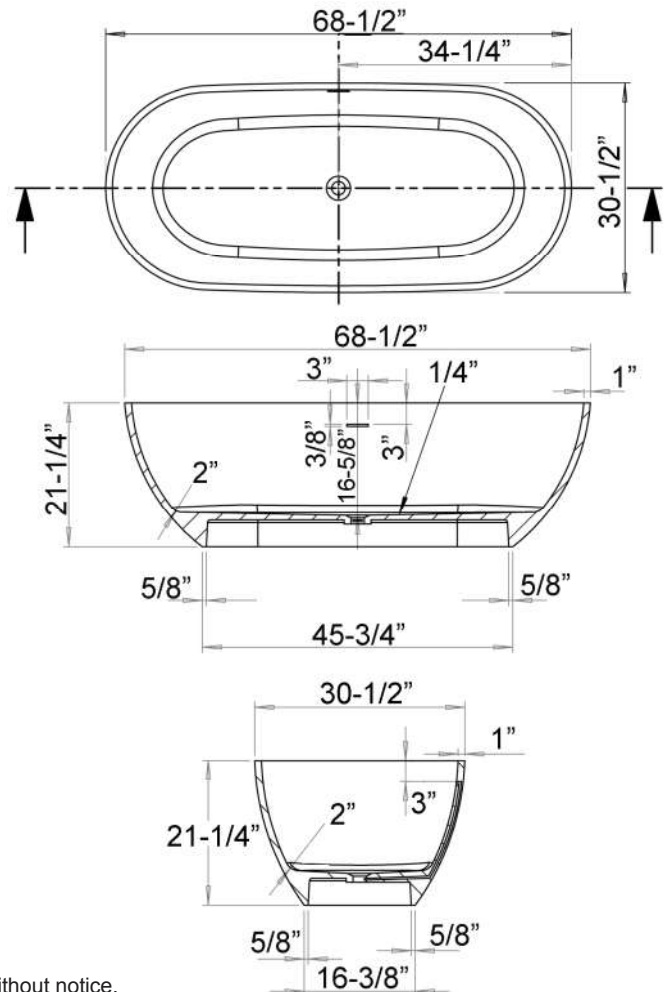

NYOKO 68" RESIN FREESTANDING TUB

Cat. No.
RTFSN68

L: 68-1/2"
W: 30-1/2"
H: 21-1/4"

Water depth: 16-5/8" to top of tub
Water depth: 13-5/8" to overflow

Features:

- ▶ Poly-resin blend is the same color throughout
- ▶ Available in gloss or matte finish
- ▶ No faucet holes
- ▶ Built-In Adjusters
- ▶ Built-in overflow slot
- ▶ Includes white pop-up drain
- ▶ Tub is thoroughly inspected before shipment
- ▶ IAPMO Certified
- ▶ **New:** Air jet system now available, more info on page 2

(Does not need bath supplies)

Gallon Capacity : 79
Shipping Weight: 416 lbs.
Empty Weight: 316 lbs.
Filled Weight: 976 lbs.

(Air jet configuration if system is added, more info on page 2.)

Dimensions of fixture are nominal and specifications subject to change without notice.