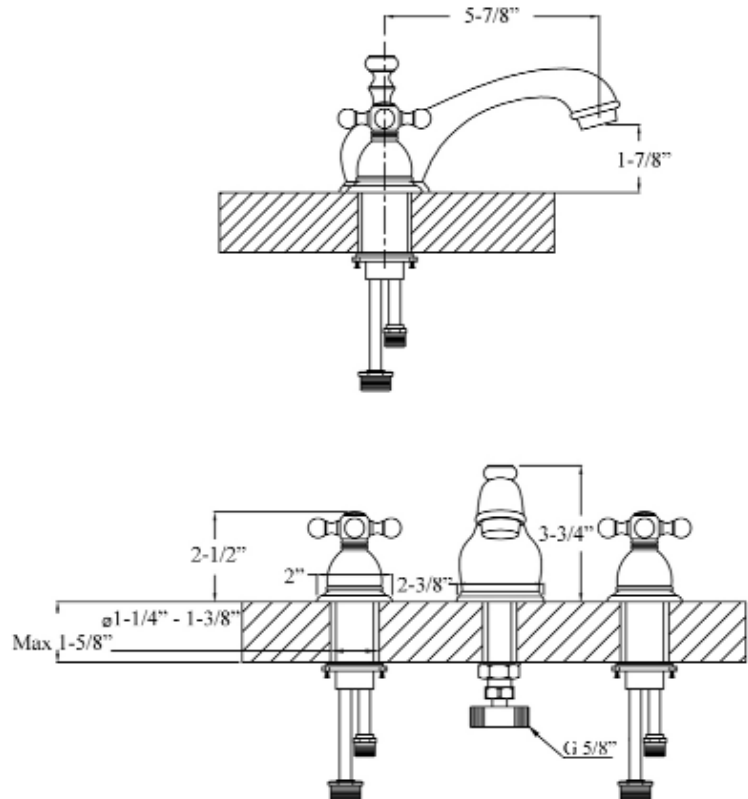

MARSALA 8" WIDESPREAD LAVATORY FAUCET

Cat. No.
LFW100-MC

Spout Reach: $5\frac{7}{8}$ "
Height: $3\frac{3}{4}$ "

Features:

- ▶ Constructed of solid brass
- ▶ Flexible widespread installation
- ▶ Metal cross handles
- ▶ Includes 12" connection hoses
- ▶ Drain not included
- ▶ Height to spout $1\frac{7}{8}$ "
- ▶ Ceramic disc cartridges
- ▶ Flow rate is 1.2 GPM at 60 psi
- ▶ cUPC/NSF/AB1953 Certified

Finishes:

- CP** Polished Chrome
- BN** Brushed Nickel
- ORB** Oil Rubbed Bronze

Dimensions of fixture are nominal and may vary. Dimensions and specifications subject to change without notice.