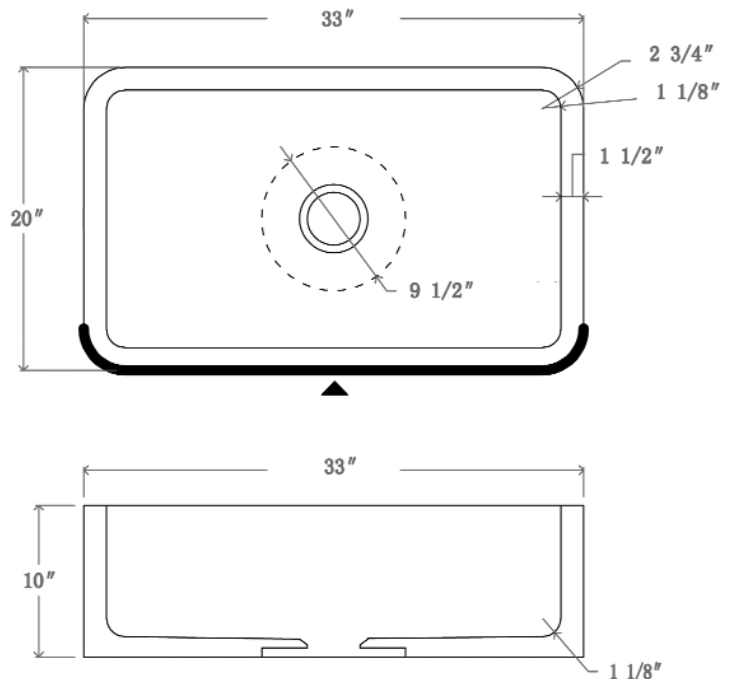

**33" BIRGITTA SINGLE  
BOWL FARMER SINK**

Cat. No  
FSGSB4016

W: 33"  
D: 20"  
H: 10"

**Features:**

- ▶ Crafted from natural granite
- ▶ Easy to clean
- ▶ Polished back and sides
- ▶ Each individual stone sink is unique and varies
- ▶ Standard 3-½" drain opening fits most drains and disposals
- ▶ We recommend sealing with StoneTech sealer before use
- ▶ Optional **UMSPT** support sold separately
- ▶ Unpolished naturally chiseled apron front
- ▶ No faucet holes
- ▶ Available in 2 finishes
- ▶ Flange extension required

**Finishes:**

**GPBL** Polished Black Granite  
**GPBG** Polished Blue Granite

**\*Please do NOT cut hole without template or actual product.**

**Interior Dimensions:**

Basin Interior: 27" W x 14" D  
Basin Depth: 8-½"

Dimensions of fixture are nominal and may vary slightly. Dimensions and specifications subject to change without notice.