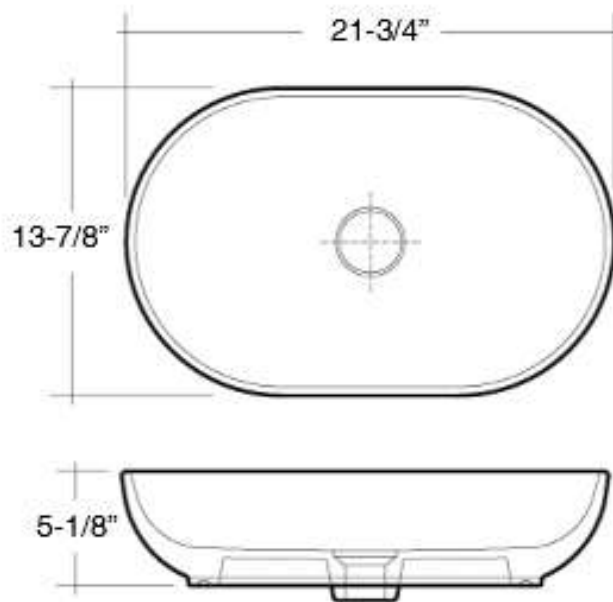

HARMONY OVAL ABOVE COUNTER

Cat. No.

4-1096

BARCLAY

Drain Not Included

Features:

- ▶ Made of Vitreous China
- ▶ No faucet holes
- ▶ No overflow
- ▶ Hardware not included
- ▶ 1/4" Rim
- ▶ Drain sold separately
- ▶ cUPC Certified
- ▶ Coordinating ceramic pop-up drain sold separately
(**HARDR-MBL, HARDR-MCR, HARDR-MLG, HARDR-MTA, HARDR-MWH**)

Matte Black

Matte Light Green

Matte Tan

Matte Cream

Basin: $21\frac{3}{4}$ X $13\frac{7}{8}$ "
 Above Counter Height: $5\frac{1}{8}$ "

Interior Dimensions:

Basin Interior: $20\frac{3}{4}$ X $12\frac{7}{8}$ "
 Basin Depth: $3\frac{1}{2}$ "

Dimensions of fixture are nominal and may vary within the range of tolerances established by ASME Standard A112.19.2-2008. Dimensions and specifications subject to change without notice.